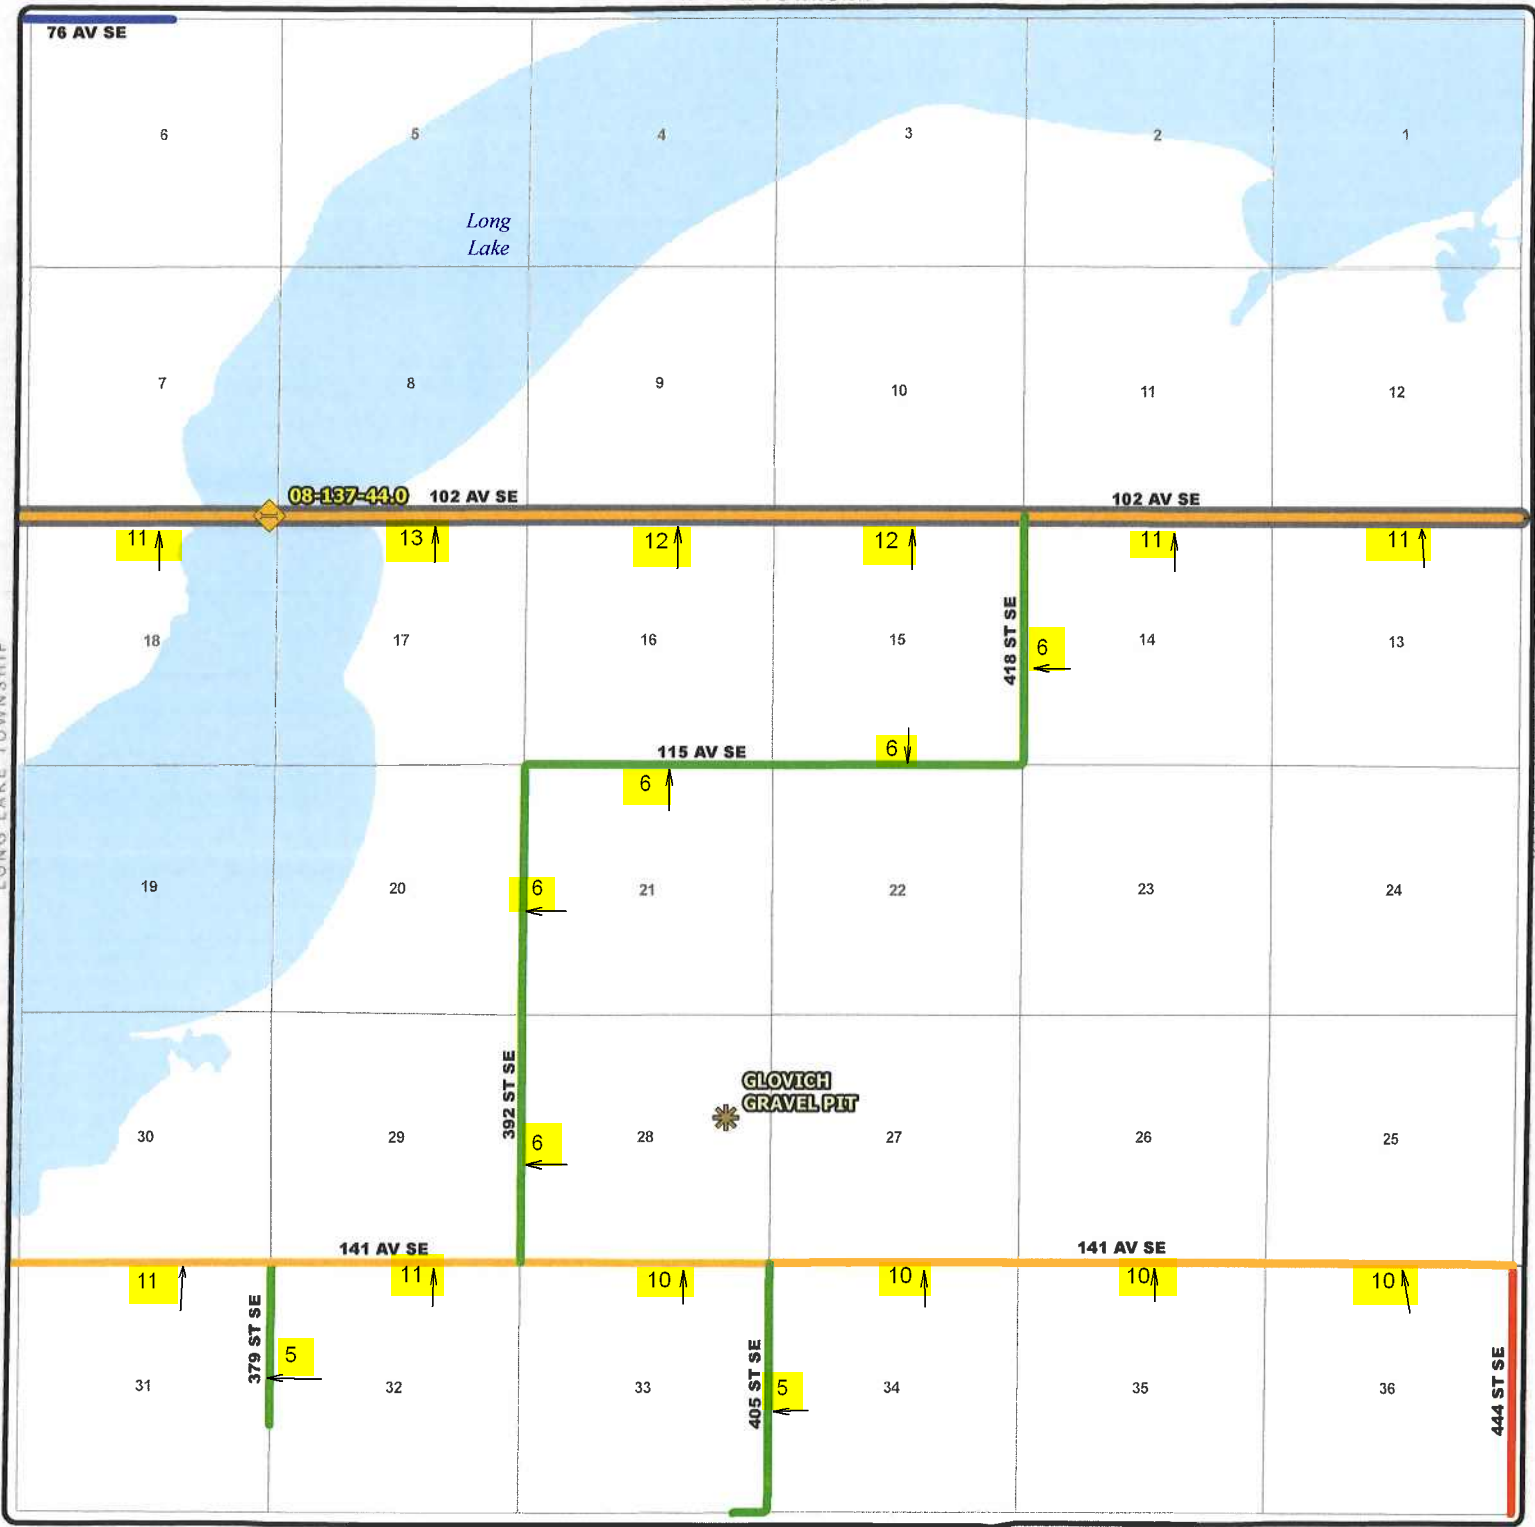

TOWNSHIP ROAD MAINTENANCE MAP WILDROSE #54 (T137N R75W)

THELMA TOWNSHIP

EMMONS COUNTY

- | | | | | |
|-----------------------------|---------------------------------|--------------------------------|--------------------------|------------|
| County Gravel Road | Gravel - Winter Maintenance | Paved - Winter Maintenance | State & Federal Highways | Bridge |
| County Paved Road | Gravel - Year Round Maintenance | Paved - Year Round Maintenance | Federal Aid Road | Water Pipe |
| Gravel - Summer Maintenance | Paved - Summer Maintenance | Township/County Jurisdiction | Other Roads | |