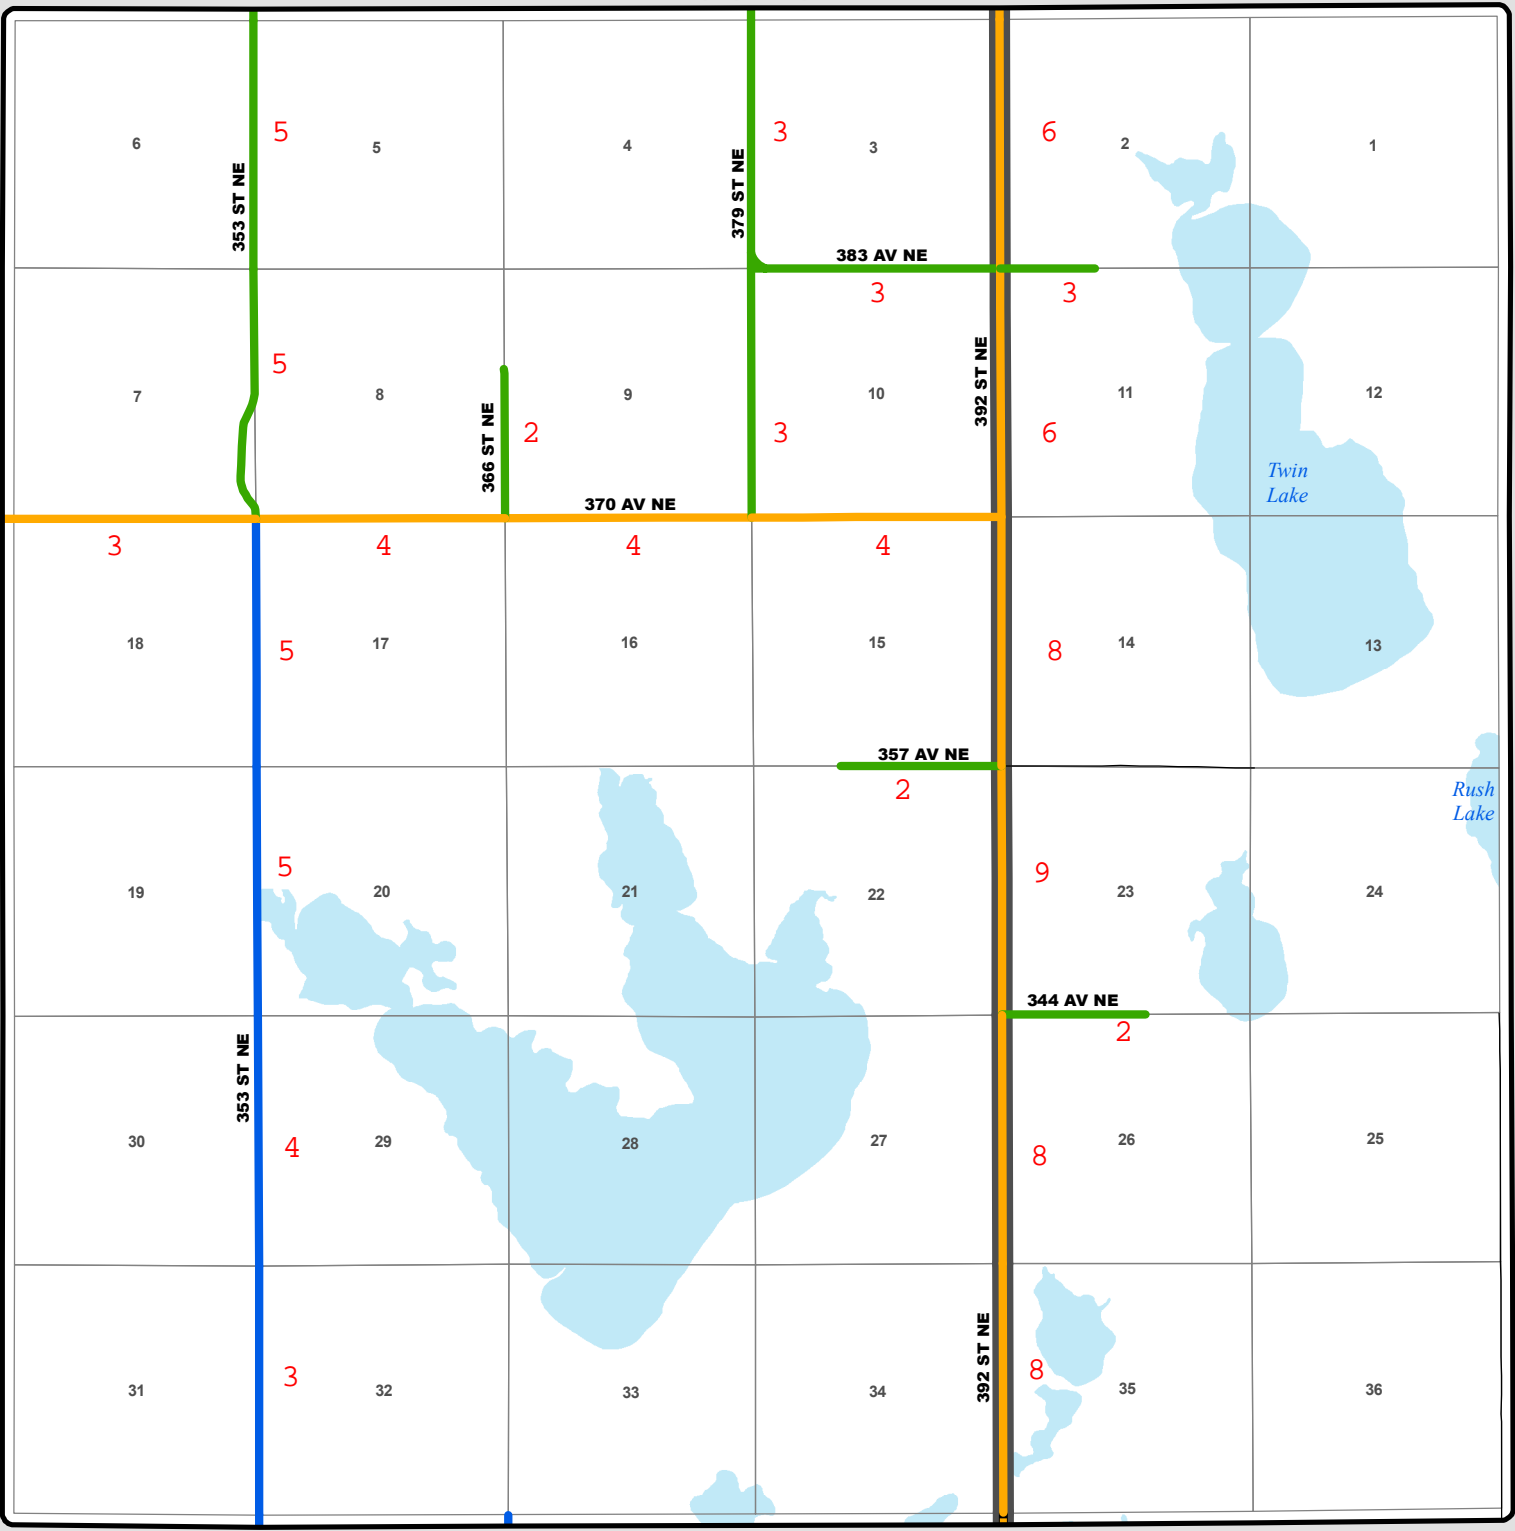

# TOWNSHIP ROAD MAINTENANCE MAP PHOENIX #13 (T143N R75W)

HAZEL GROVE TOWNSHIP

HARRIET TOWNSHIP

RICHMOND TOWNSHIP

KIDDER COUNTY

- |                             |                                 |                                |                          |            |
|-----------------------------|---------------------------------|--------------------------------|--------------------------|------------|
| County Gravel Road          | Gravel - Winter Maintenance     | Paved - Winter Maintenance     | State & Federal Highways | Bridge     |
| County Paved Road           | Gravel - Year Round Maintenance | Paved - Year Round Maintenance | Federal Aid Road         | Water Pipe |
| Gravel - Summer Maintenance | Paved - Summer Maintenance      | Township/County Jurisdiction   | Other Roads              |            |