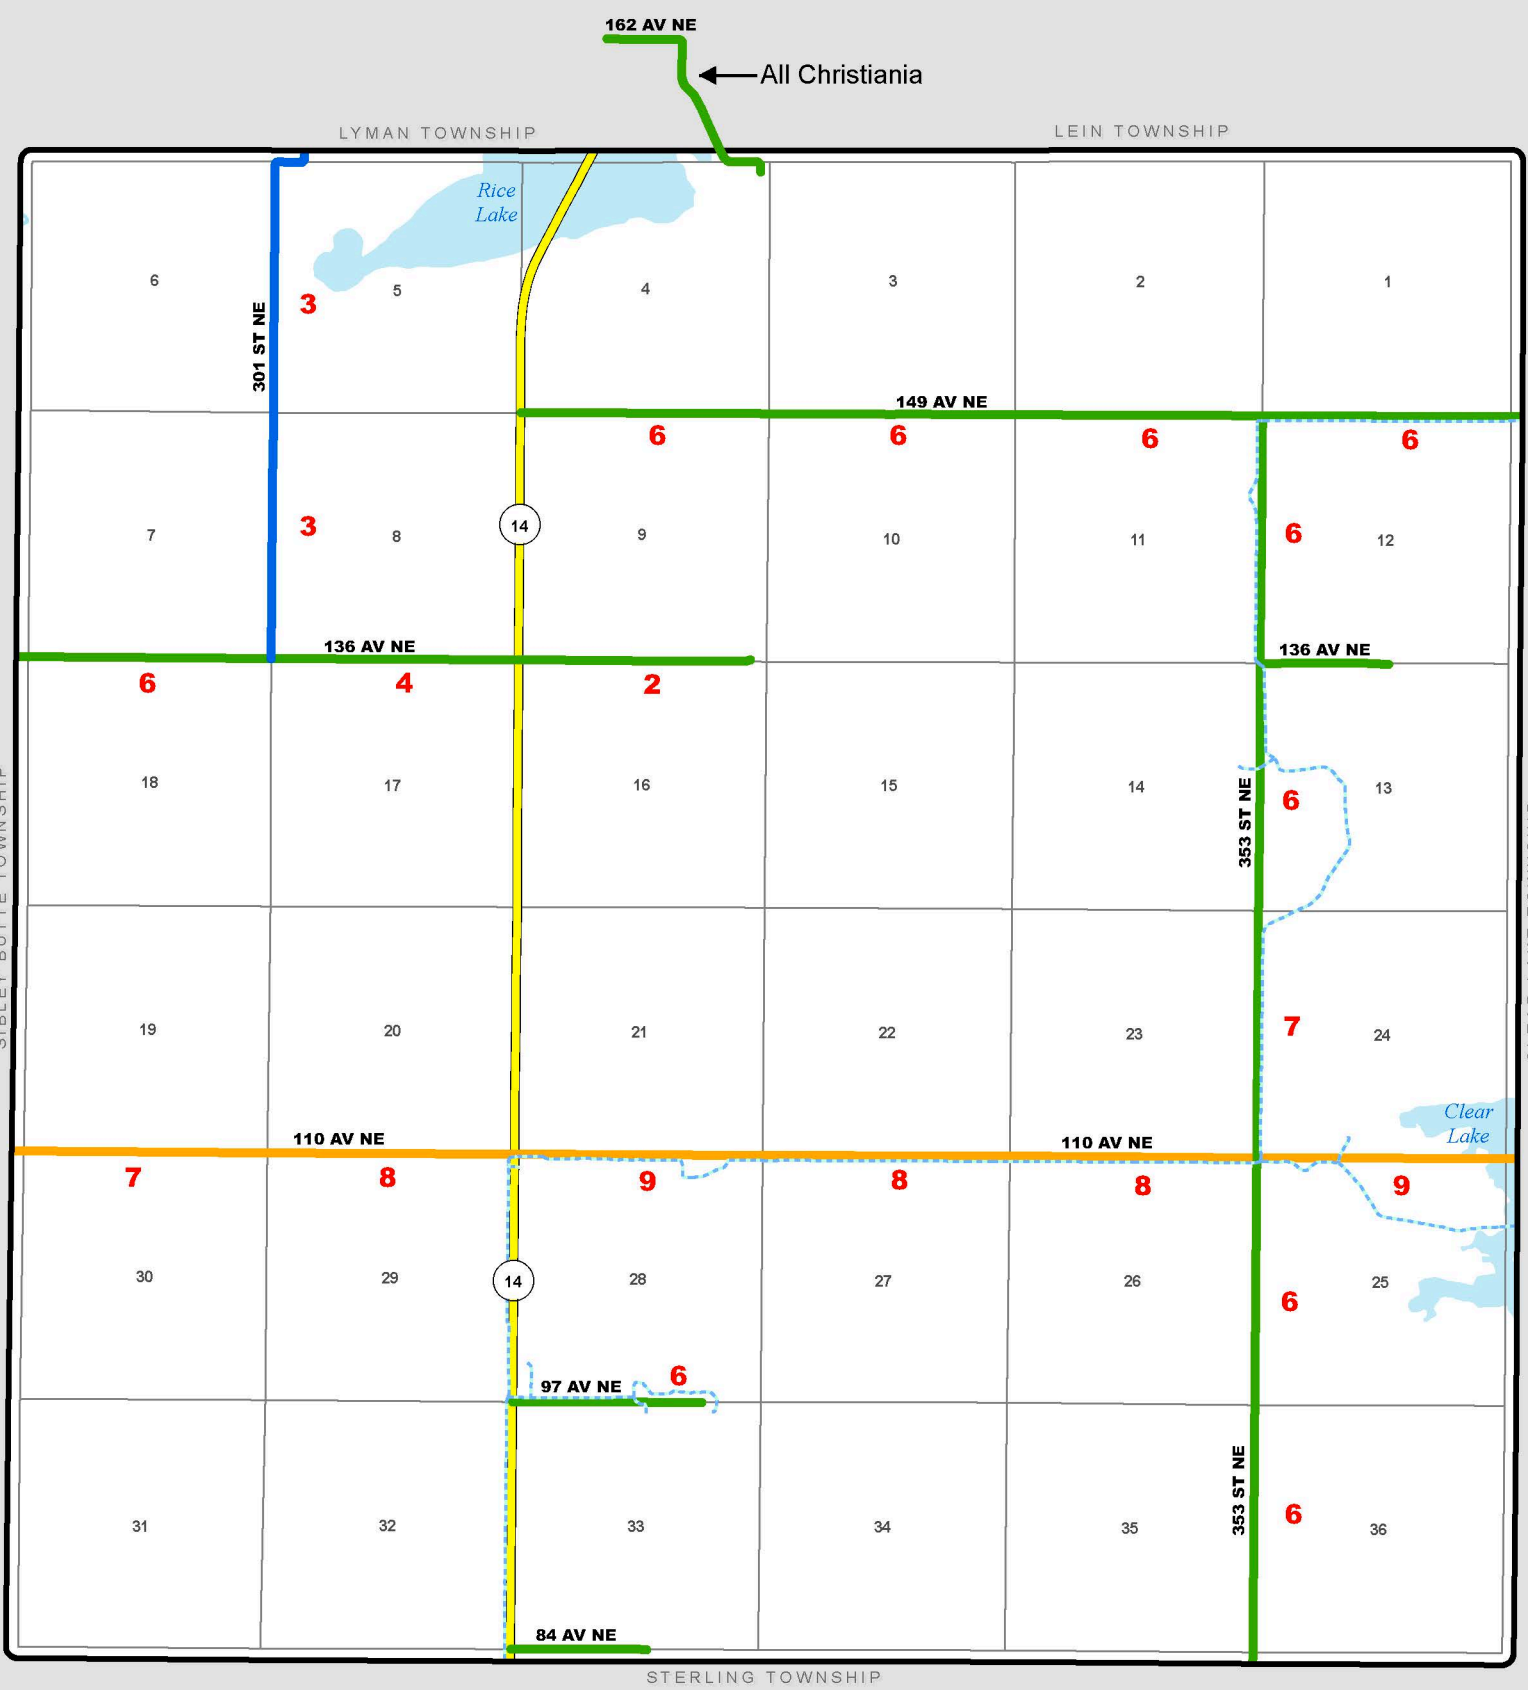

TOWNSHIP ROAD MAINTENANCE MAP CHRISTIANIA #17 (T140N R76W)

- County Gravel Road
- Gravel - Winter Maintenance
- Paved - Winter Maintenance
- State & Federal Highways
- Bridge
- County Paved Road
- Gravel - Year Round Maintenance
- Paved - Year Round Maintenance
- Federal Aid Road
- Water Pipe
- Gravel - Summer Maintenance
- Paved - Summer Maintenance
- Township/County Jurisdiction
- Other Roads