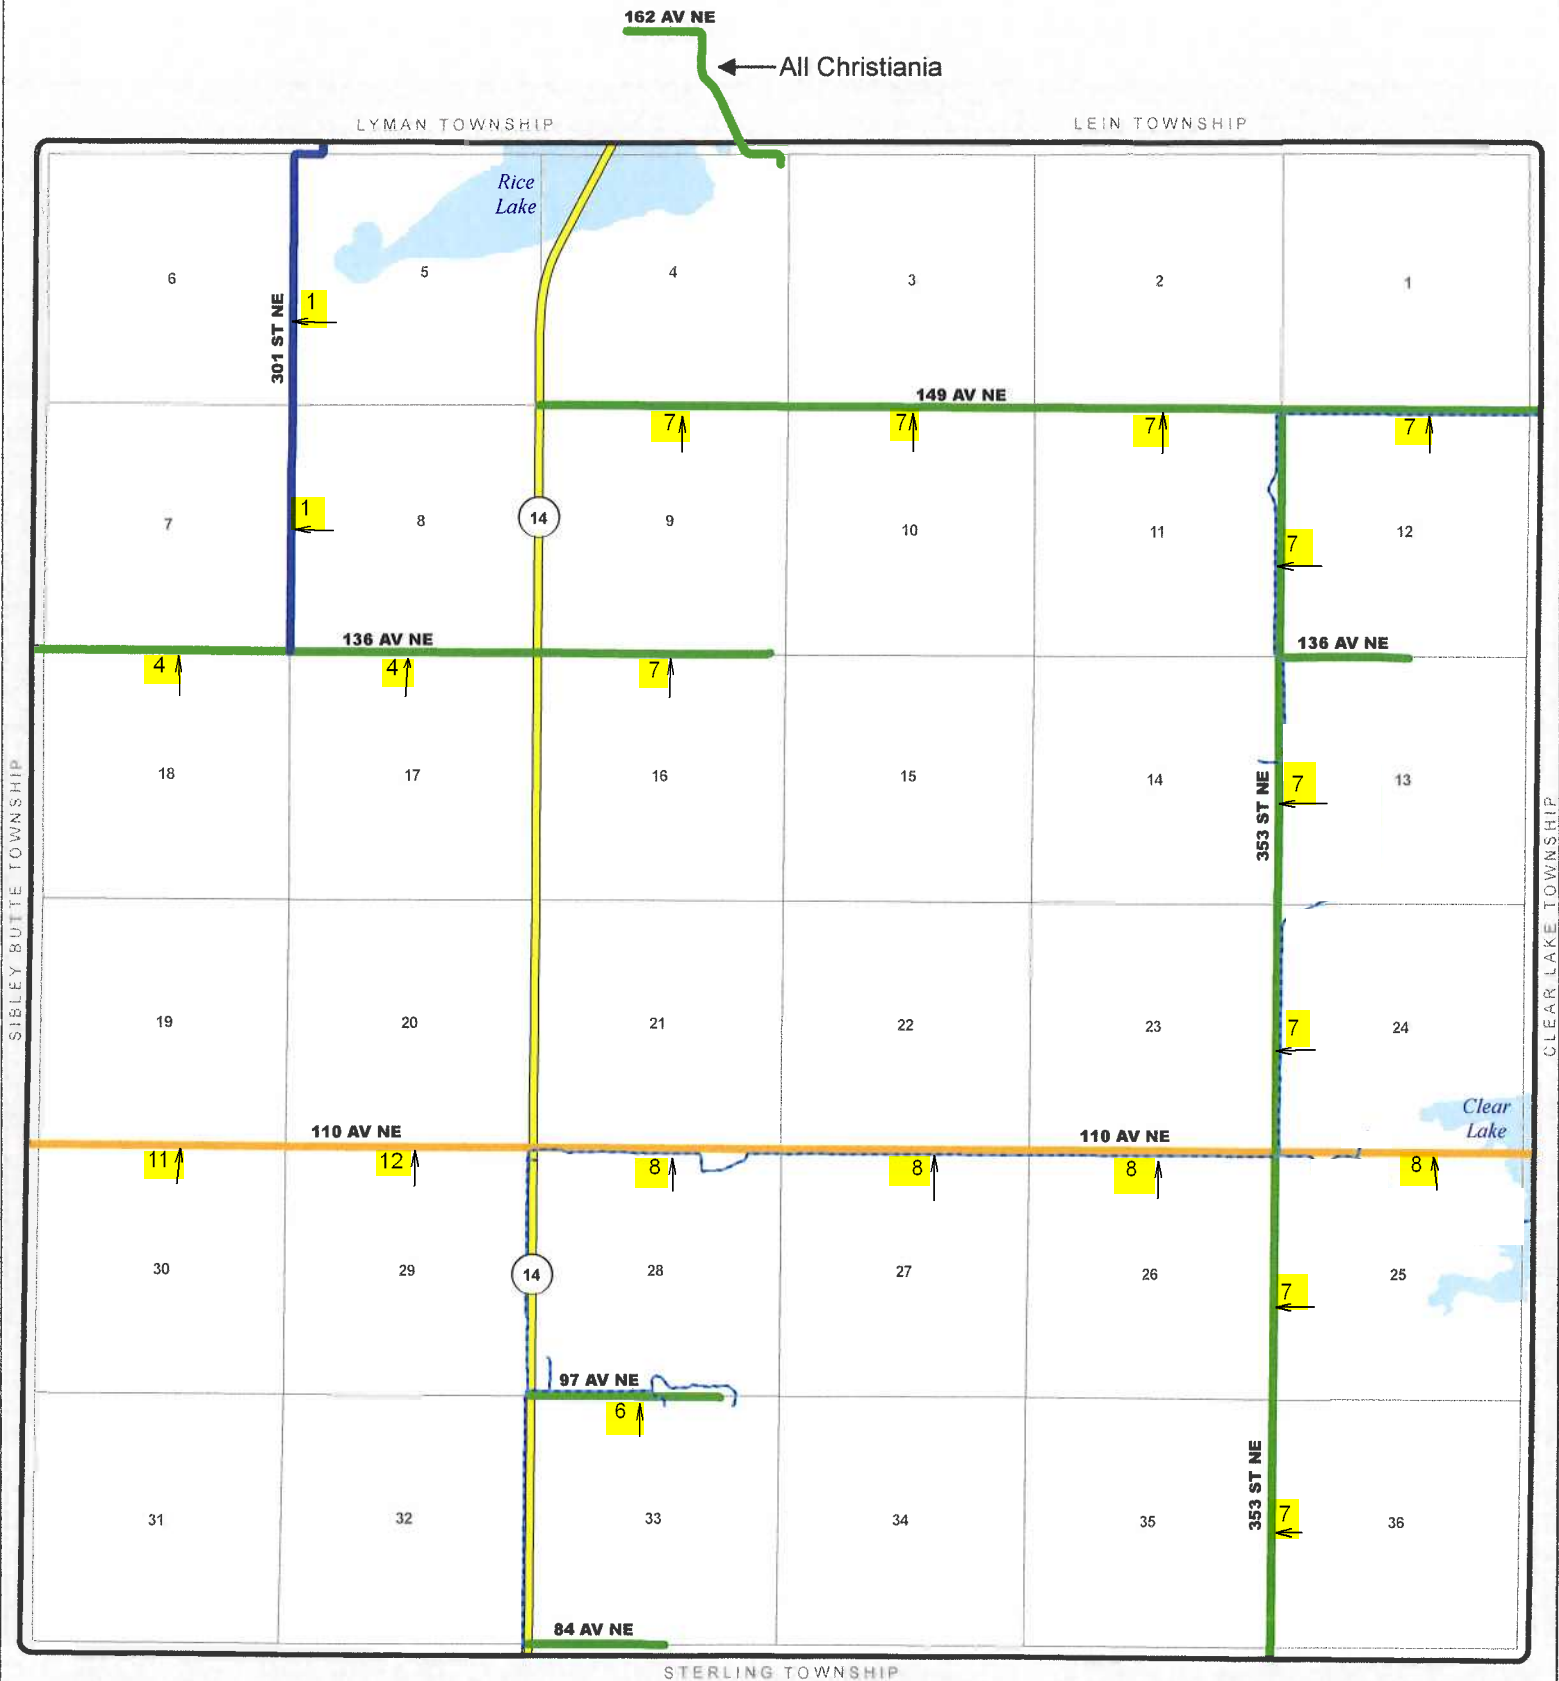

# TOWNSHIP ROAD MAINTENANCE MAP CHRISTIANIA #17 (T140N R76W)

County Gravel Road	Gravel - Winter Maintenance	Paved - Winter Maintenance	State & Federal Highways	Bridge
County Paved Road	Gravel - Year Round Maintenance	Paved - Year Round Maintenance	Federal Aid Road	Water Pipe
Gravel - Summer Maintenance	Paved - Summer Maintenance	Township/County Jurisdiction	Other Roads	