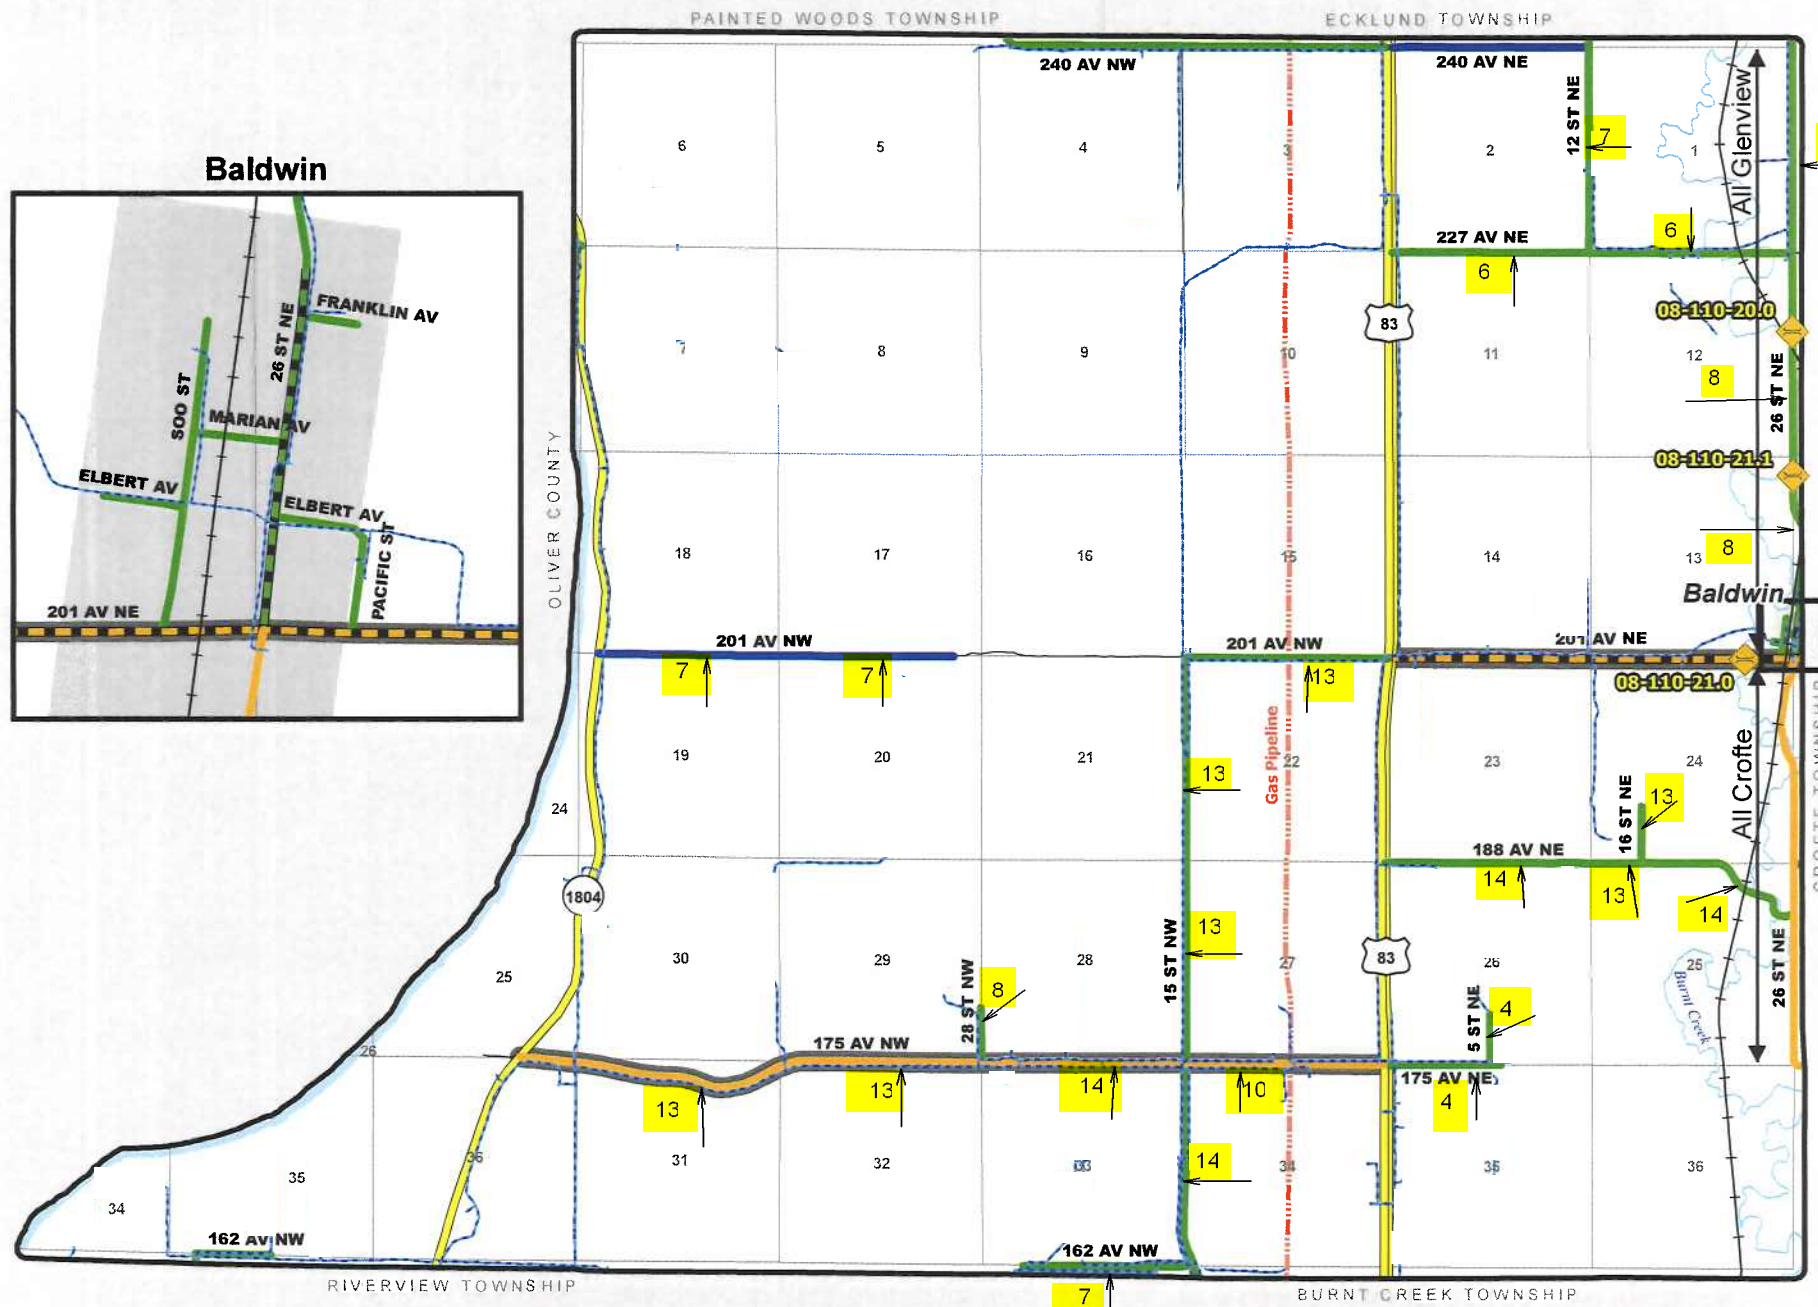

TOWNSHIP ROAD MAINTENANCE MAP
GLENVIEW #16 (T141N R80&81W)

- County Gravel Road
- County Paved Road
- Gravel - Summer Maintenance
- Gravel - Winter Maintenance
- Gravel - Year Round Maintenance
- Paved - Summer Maintenance
- Paved - Winter Maintenance
- Paved - Year Round Maintenance
- Township/County Jurisdiction
- State & Federal Highways
- Federal Aid Road
- Other Roads
- Bridge
- Water Pipe