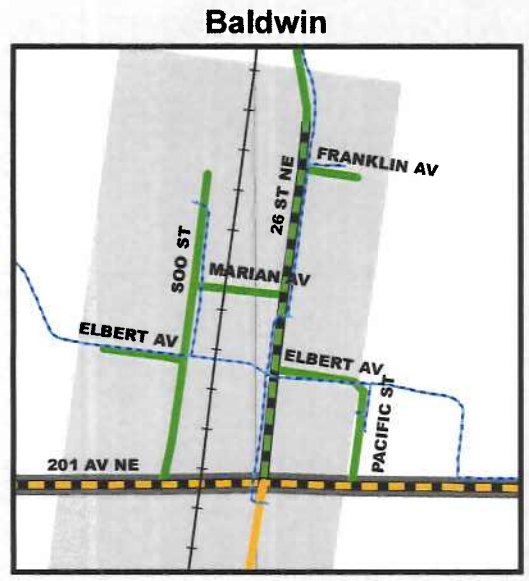

TOWNSHIP ROAD MAINTENANCE MAP
GLENVIEW #16 (T141N R80&81W)

- County Gravel Road
- County Paved Road
- Gravel - Summer Maintenance
- Gravel - Winter Maintenance
- Gravel - Year Round Maintenance
- Paved - Summer Maintenance
- Paved - Winter Maintenance
- Paved - Year Round Maintenance
- Township/County Jurisdiction
- State & Federal Highways
- Federal Aid Road
- Other Roads
- Bridge
- Water Pipe