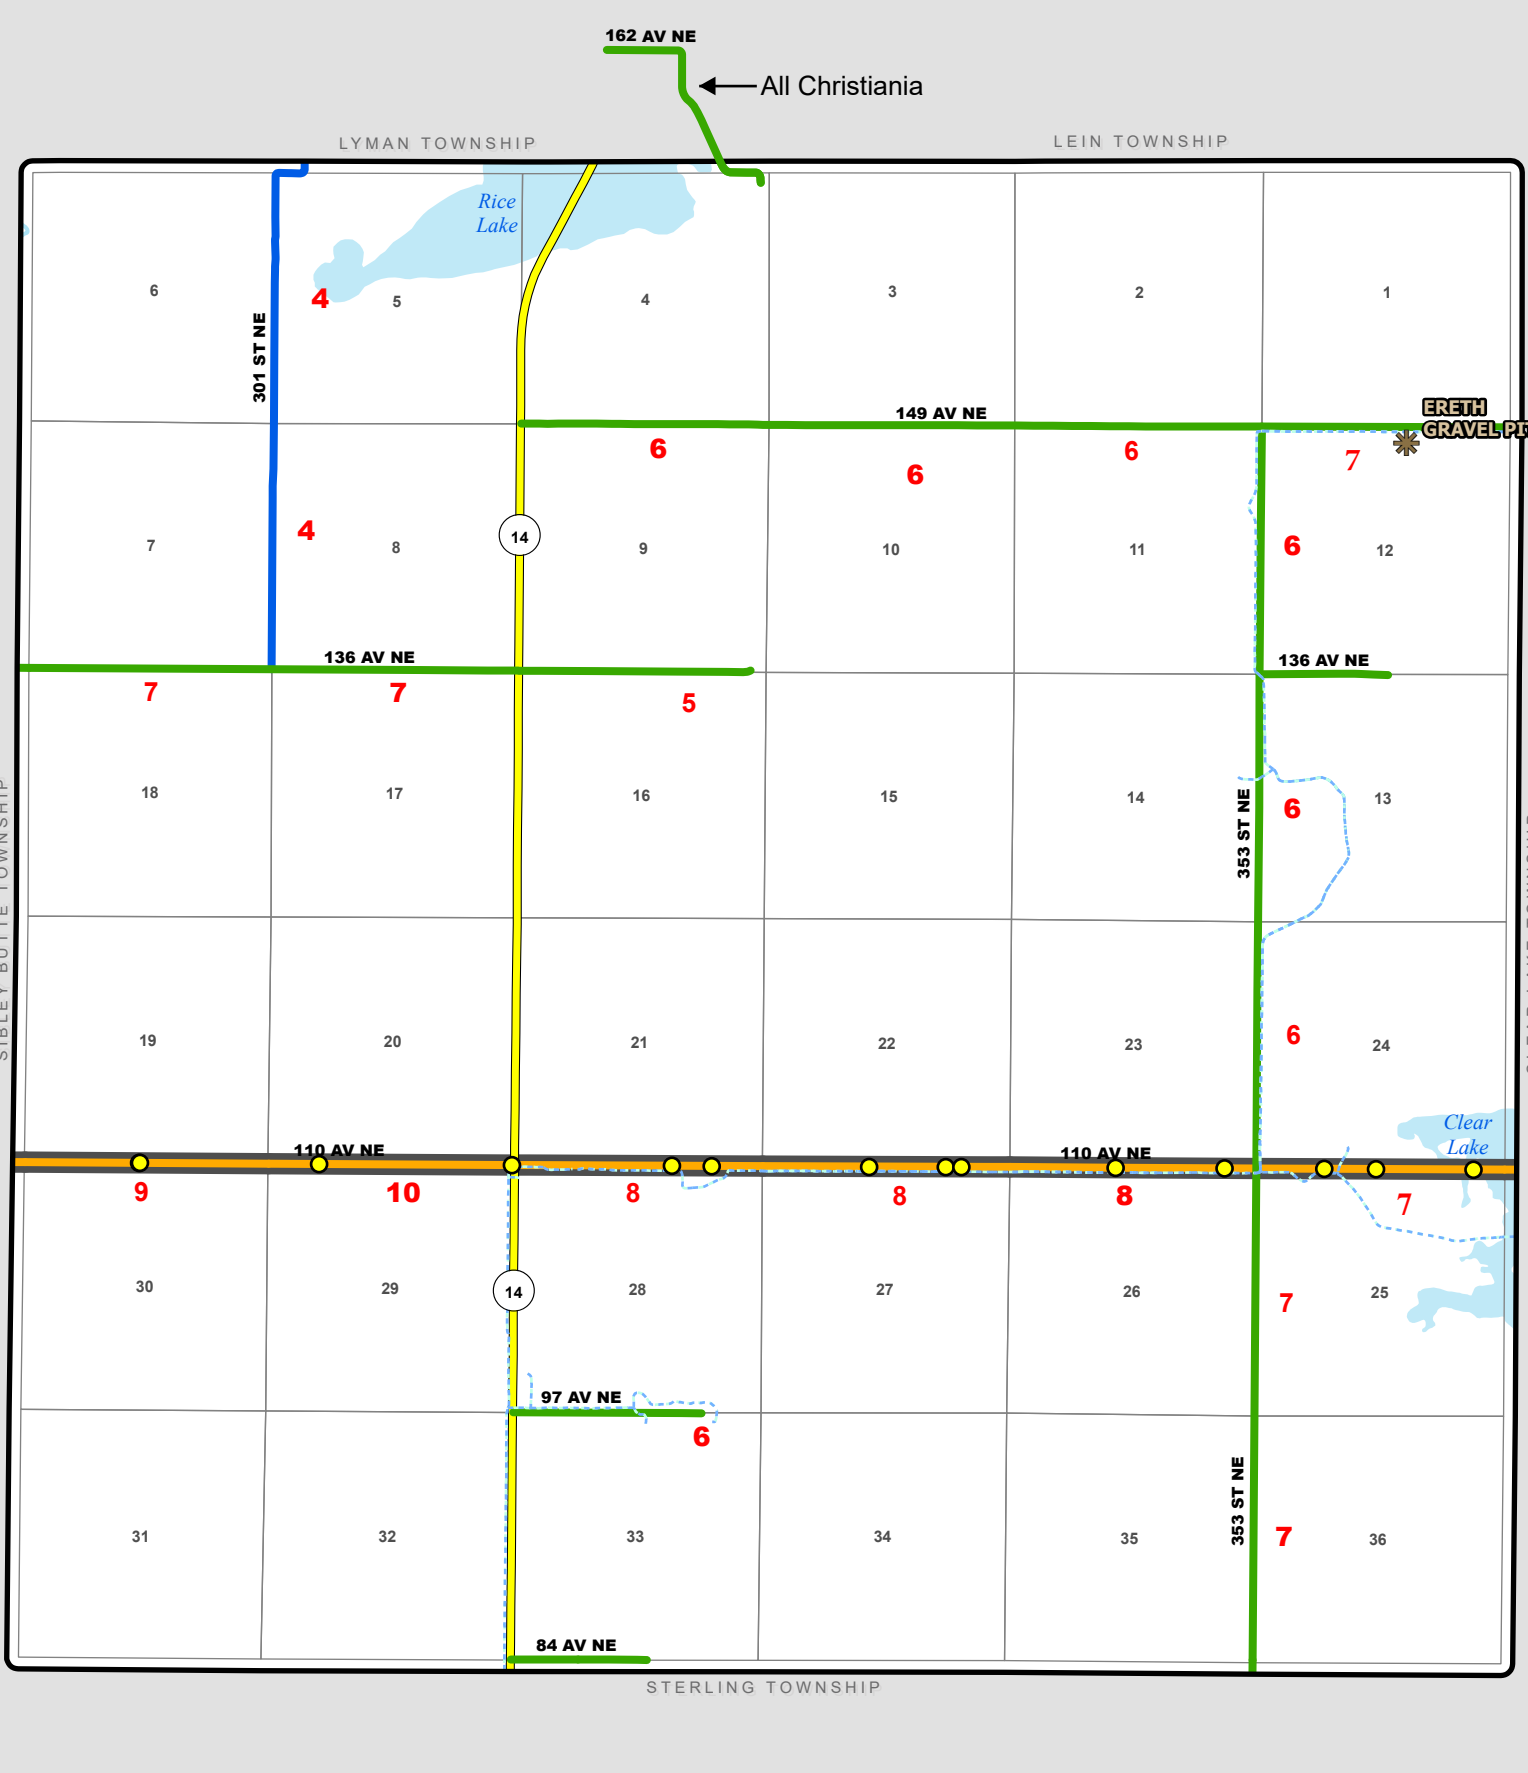

# TOWNSHIP ROAD MAINTENANCE MAP CHRISTIANIA #17 (T140N R76W)

Culvert	County Gravel Road	Gravel - Winter Maintenance	Paved - Winter Maintenance	State & Federal Highways	Bridge
County Paved Road	Gravel - Year Round Maintenance	Paved - Year Round Maintenance	Federal Aid Road	Water Pipe	
Gravel - Summer Maintenance	Paved - Summer Maintenance	Township/County Jurisdiction	Other Roads		