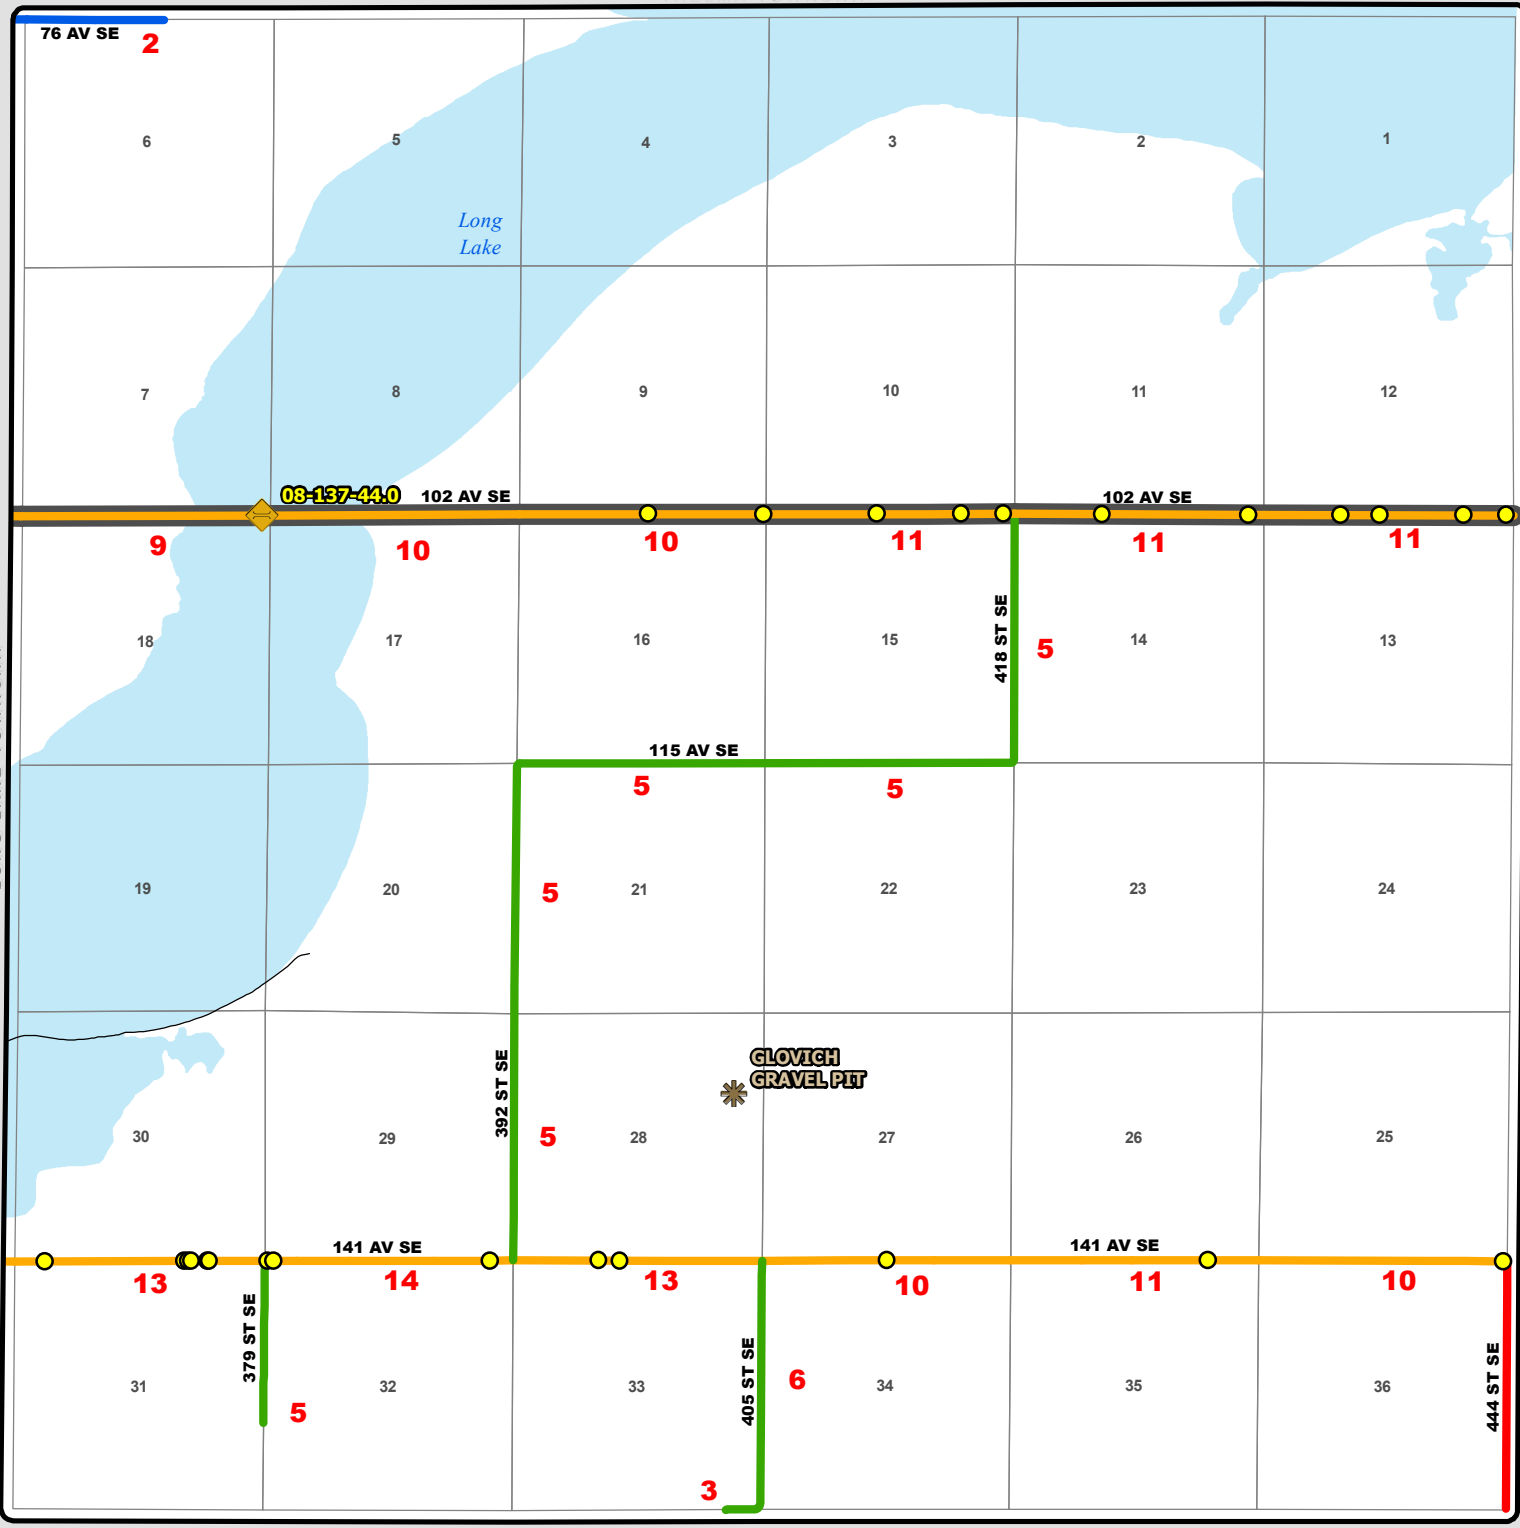

TOWNSHIP ROAD MAINTENANCE MAP WILDROSE #54 (T137N R75W)

THELMA TOWNSHIP

Culvert	County Gravel Road	Gravel - Winter Maintenance	Paved - Winter Maintenance	State & Federal Highways	Bridge
County Paved Road	Gravel - Year Round Maintenance	Paved - Year Round Maintenance	Federal Aid Road	Water Pipe	
Gravel - Summer Maintenance	Paved - Summer Maintenance	Township/County Jurisdiction	Other Roads		