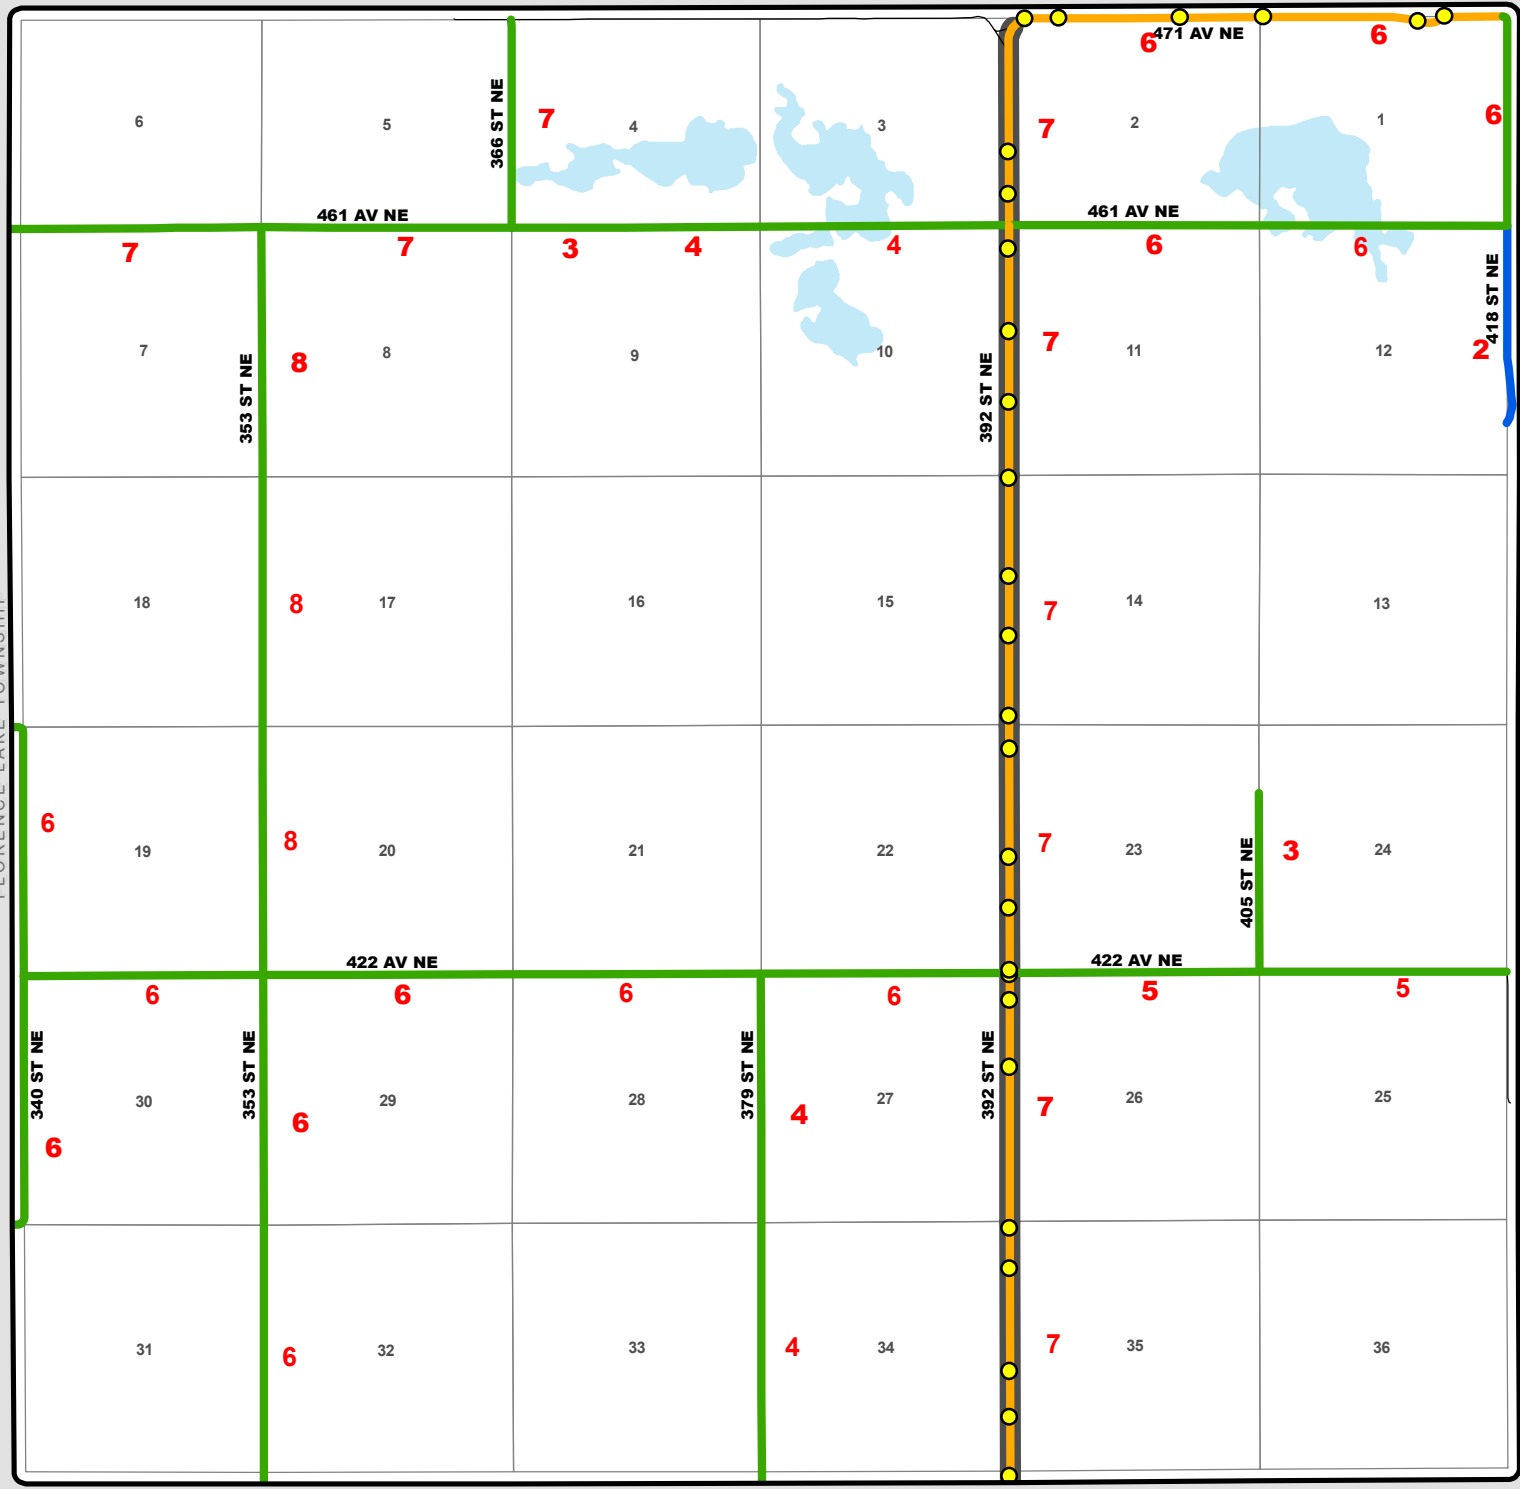

TOWNSHIP ROAD MAINTENANCE MAP HAZEL GROVE #4 (T144N R75W)

SHERIDAN COUNTY

PHOENIX TOWNSHIP

Culvert	County Gravel Road	Gravel - Winter Maintenance	Paved - Winter Maintenance	State & Federal Highways	Bridge
County Paved Road	Gravel - Year Round Maintenance	Paved - Year Round Maintenance	Federal Aid Road	Water Pipe	
Gravel - Summer Maintenance	Paved - Summer Maintenance	Township/County Jurisdiction	Other Roads		