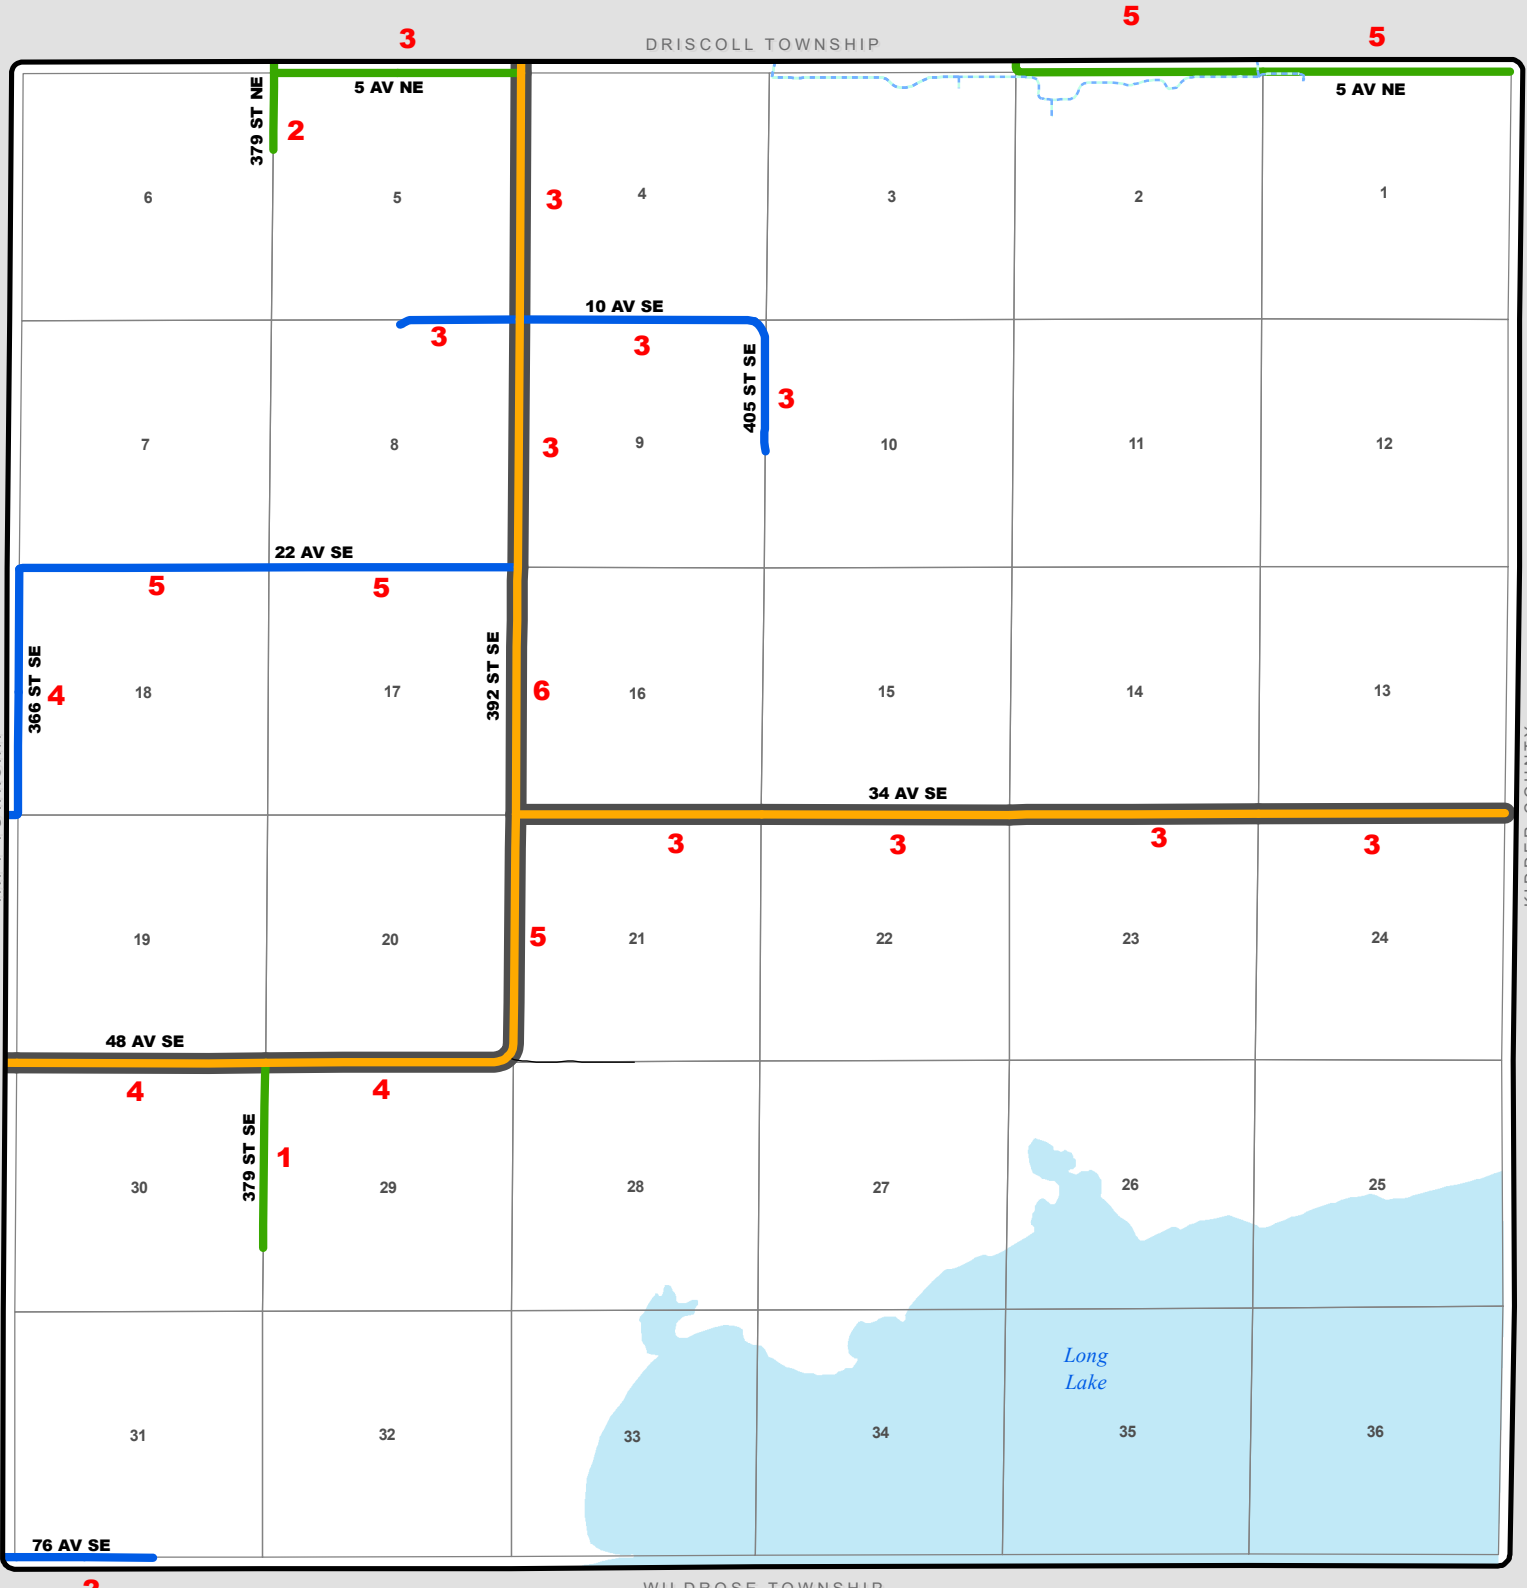

TOWNSHIP ROAD MAINTENANCE MAP

THELMA #15 (T138N R75W)

KIDDER COUNTY

TAFT TOWNSHIP

- | | | | | |
|-----------------------------|---------------------------------|--------------------------------|--------------------------|------------|
| County Gravel Road | Gravel - Winter Maintenance | Paved - Winter Maintenance | State & Federal Highways | Bridge |
| County Paved Road | Gravel - Year Round Maintenance | Paved - Year Round Maintenance | Federal Aid Road | Water Pipe |
| Gravel - Summer Maintenance | Paved - Summer Maintenance | Township/County Jurisdiction | Other Roads | |