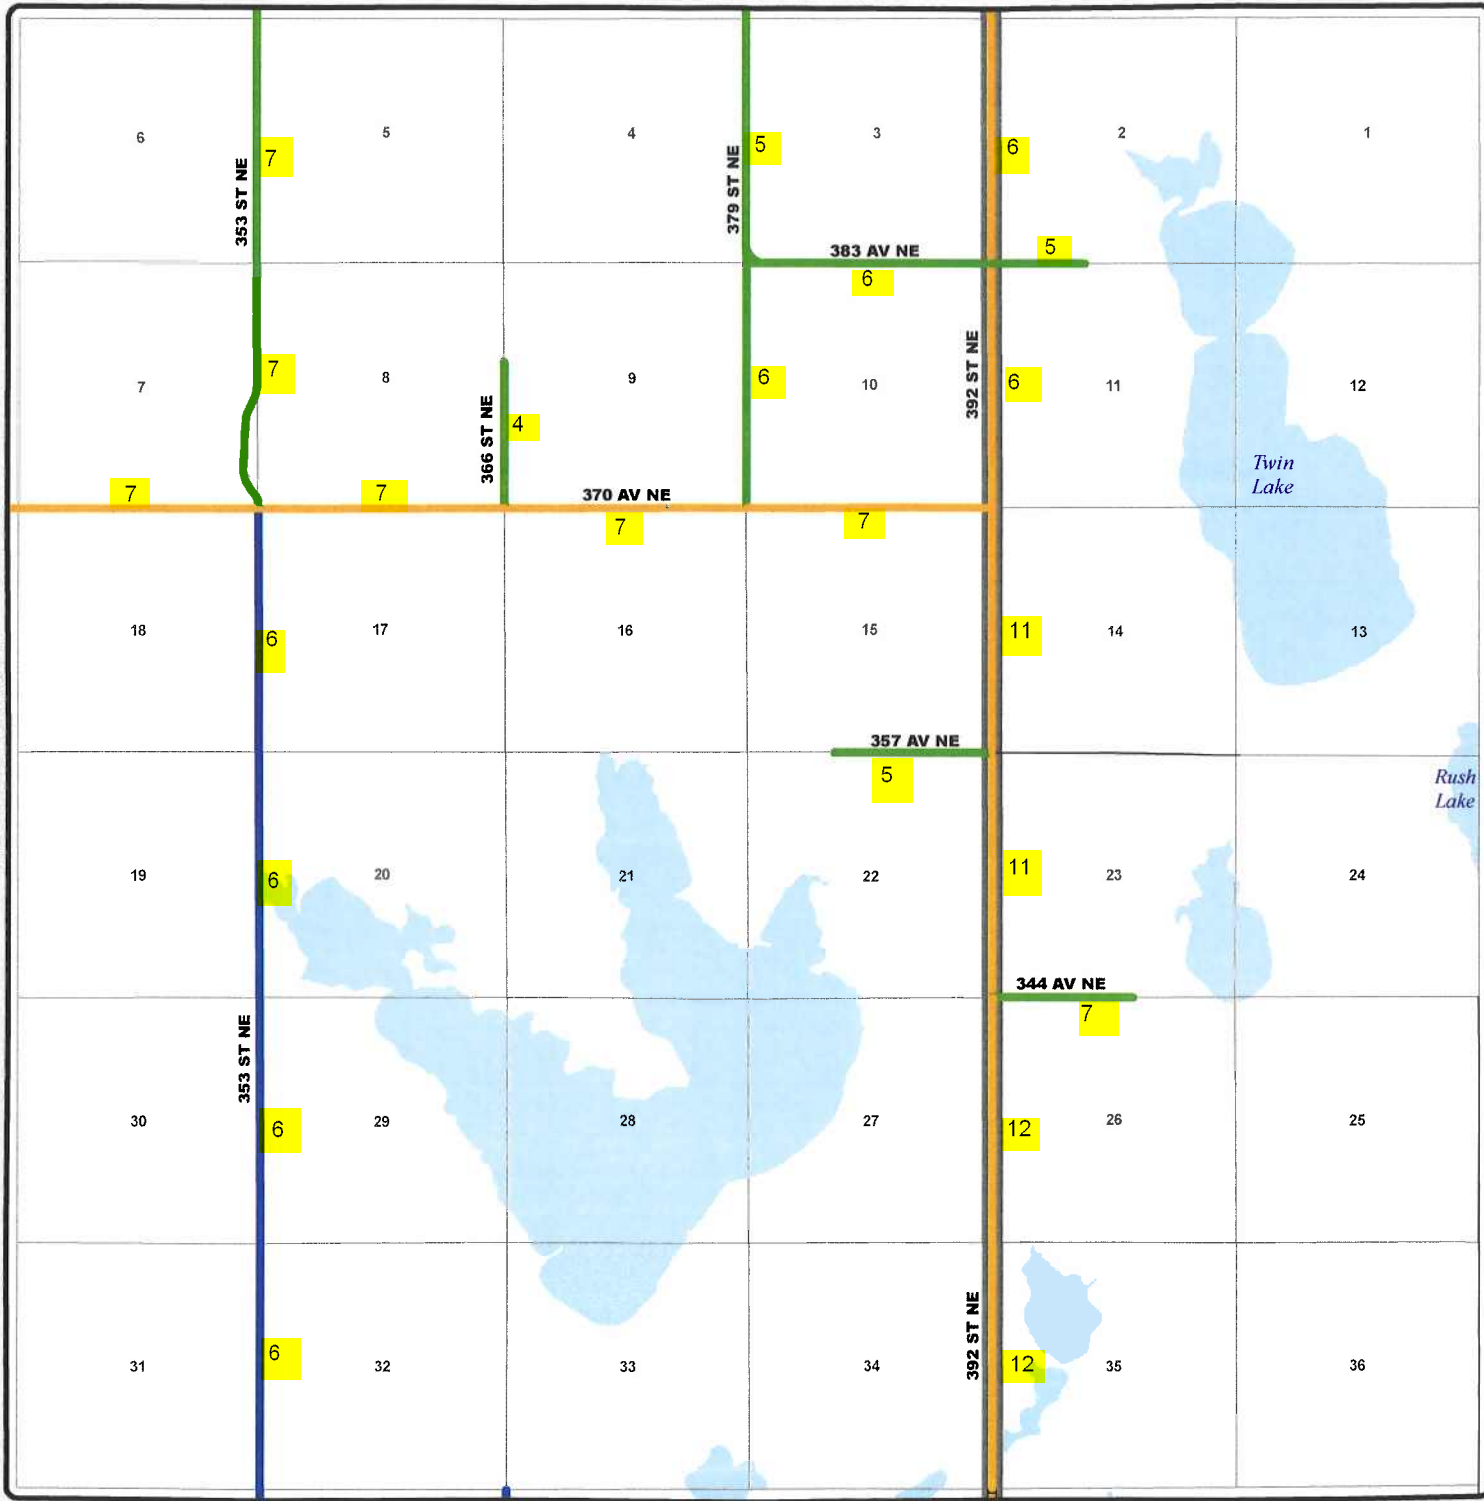

# TOWNSHIP ROAD MAINTENANCE MAP PHOENIX #13 (T143N R75W)

N  
12/08/2014

HAZEL GROVE TOWNSHIP

HARRIET TOWNSHIP

RICHMOND TOWNSHIP

KIDDER COUNTY

- |                             |                                 |                                |                          |            |
|-----------------------------|---------------------------------|--------------------------------|--------------------------|------------|
| County Gravel Road          | Gravel - Winter Maintenance     | Paved - Winter Maintenance     | State & Federal Highways | Bridge     |
| County Paved Road           | Gravel - Year Round Maintenance | Paved - Year Round Maintenance | Federal Aid Road         | Water Pipe |
| Gravel - Summer Maintenance | Paved - Summer Maintenance      | Township/County Jurisdiction   | Other Roads              |            |