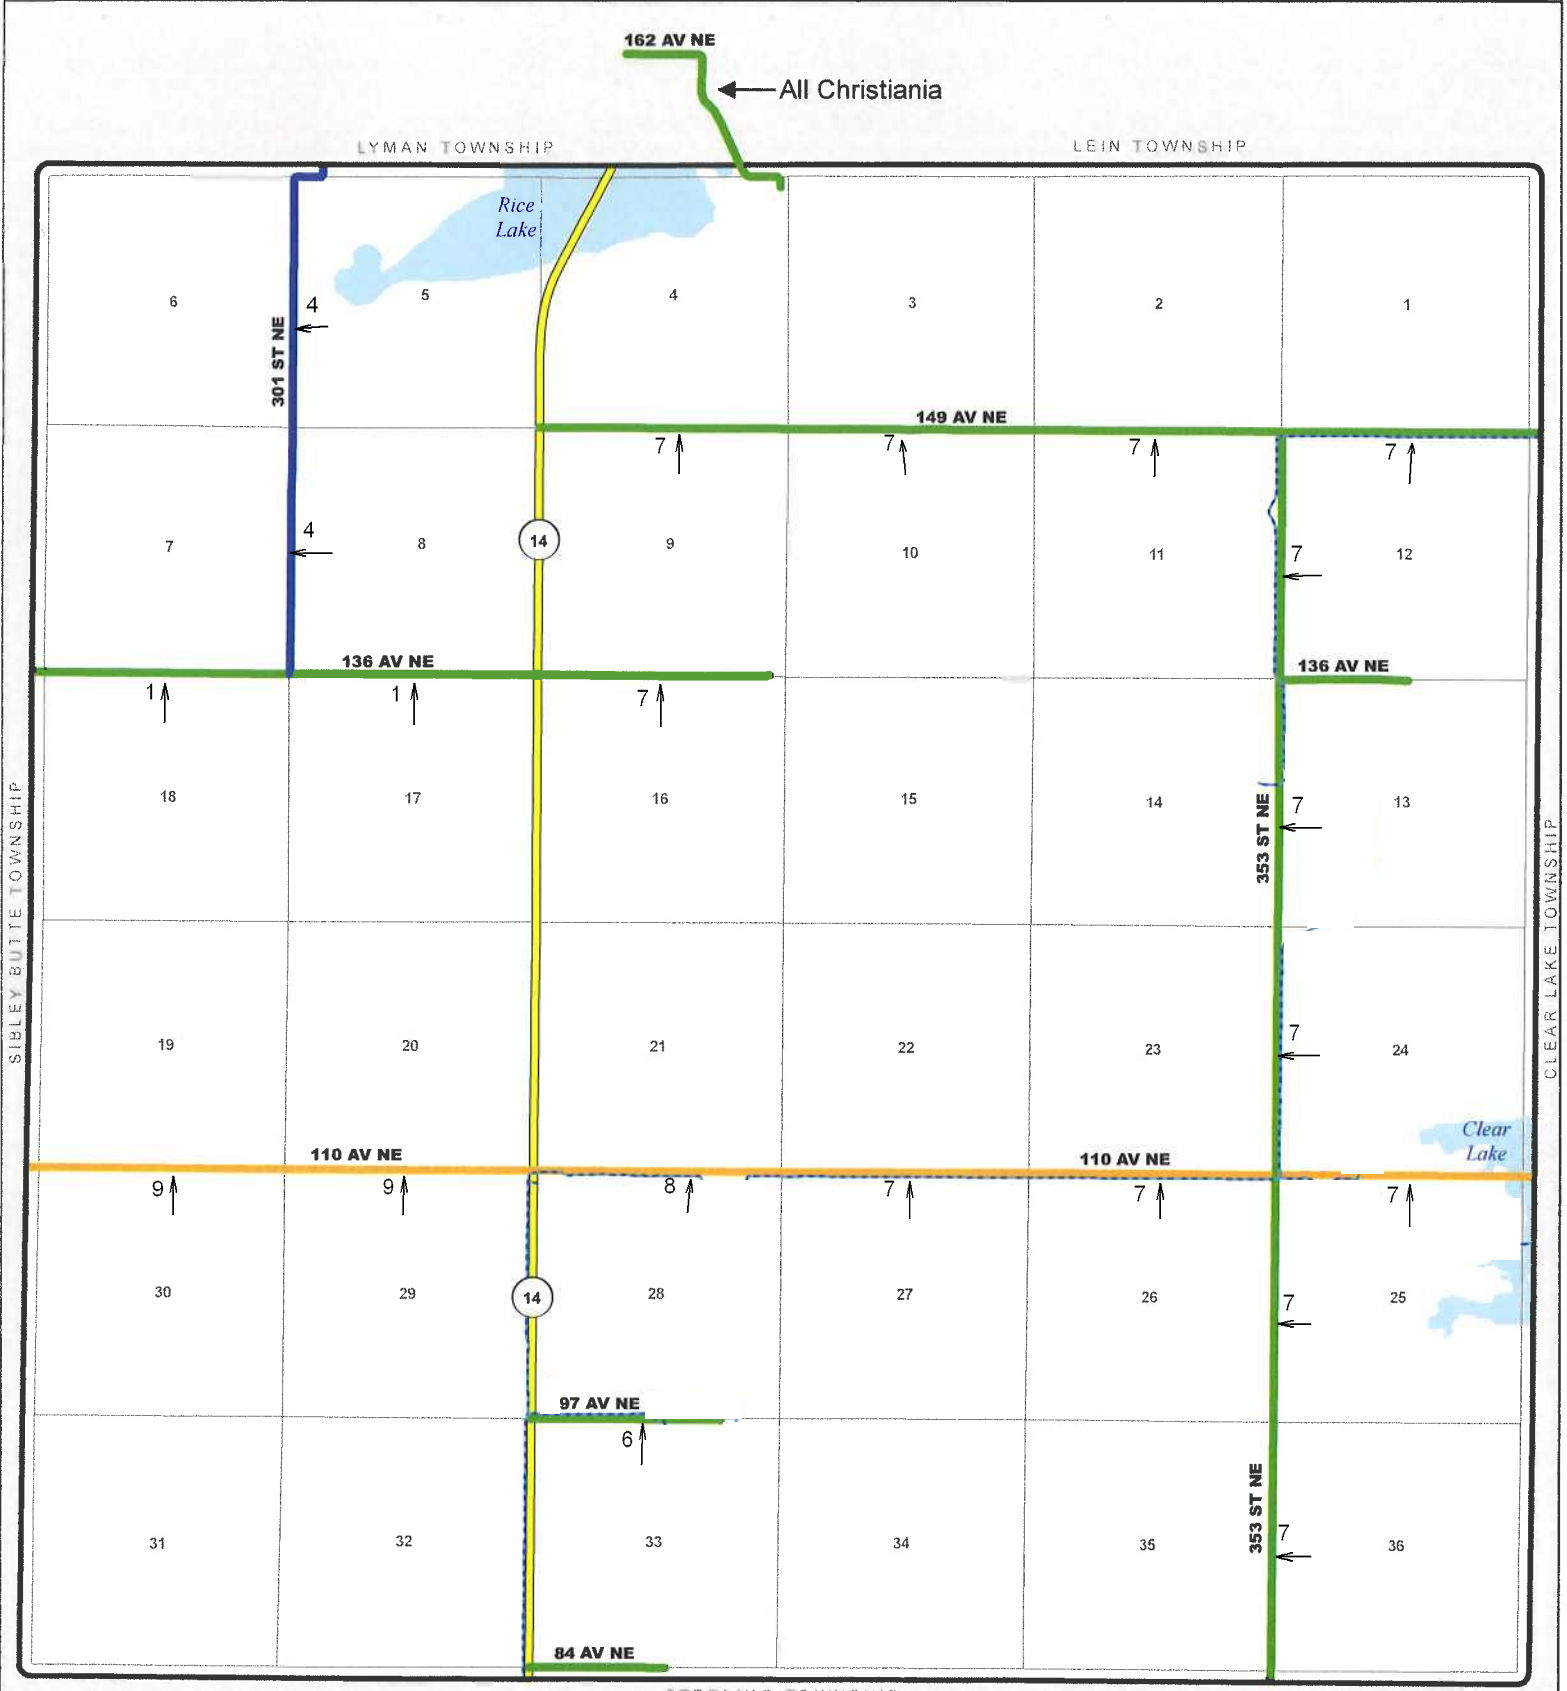

TOWNSHIP ROAD MAINTENANCE MAP

CHRISTIANIA #17 (T140N R76W)

County Gravel Road	Gravel - Winter Maintenance	Paved - Winter Maintenance	State & Federal Highways	Bridge
County Paved Road	Gravel - Year Round Maintenance	Paved - Year Round Maintenance	Federal Aid Road	Water Pipe
Gravel - Summer Maintenance	Paved - Summer Maintenance	Township/County Jurisdiction	Other Roads	