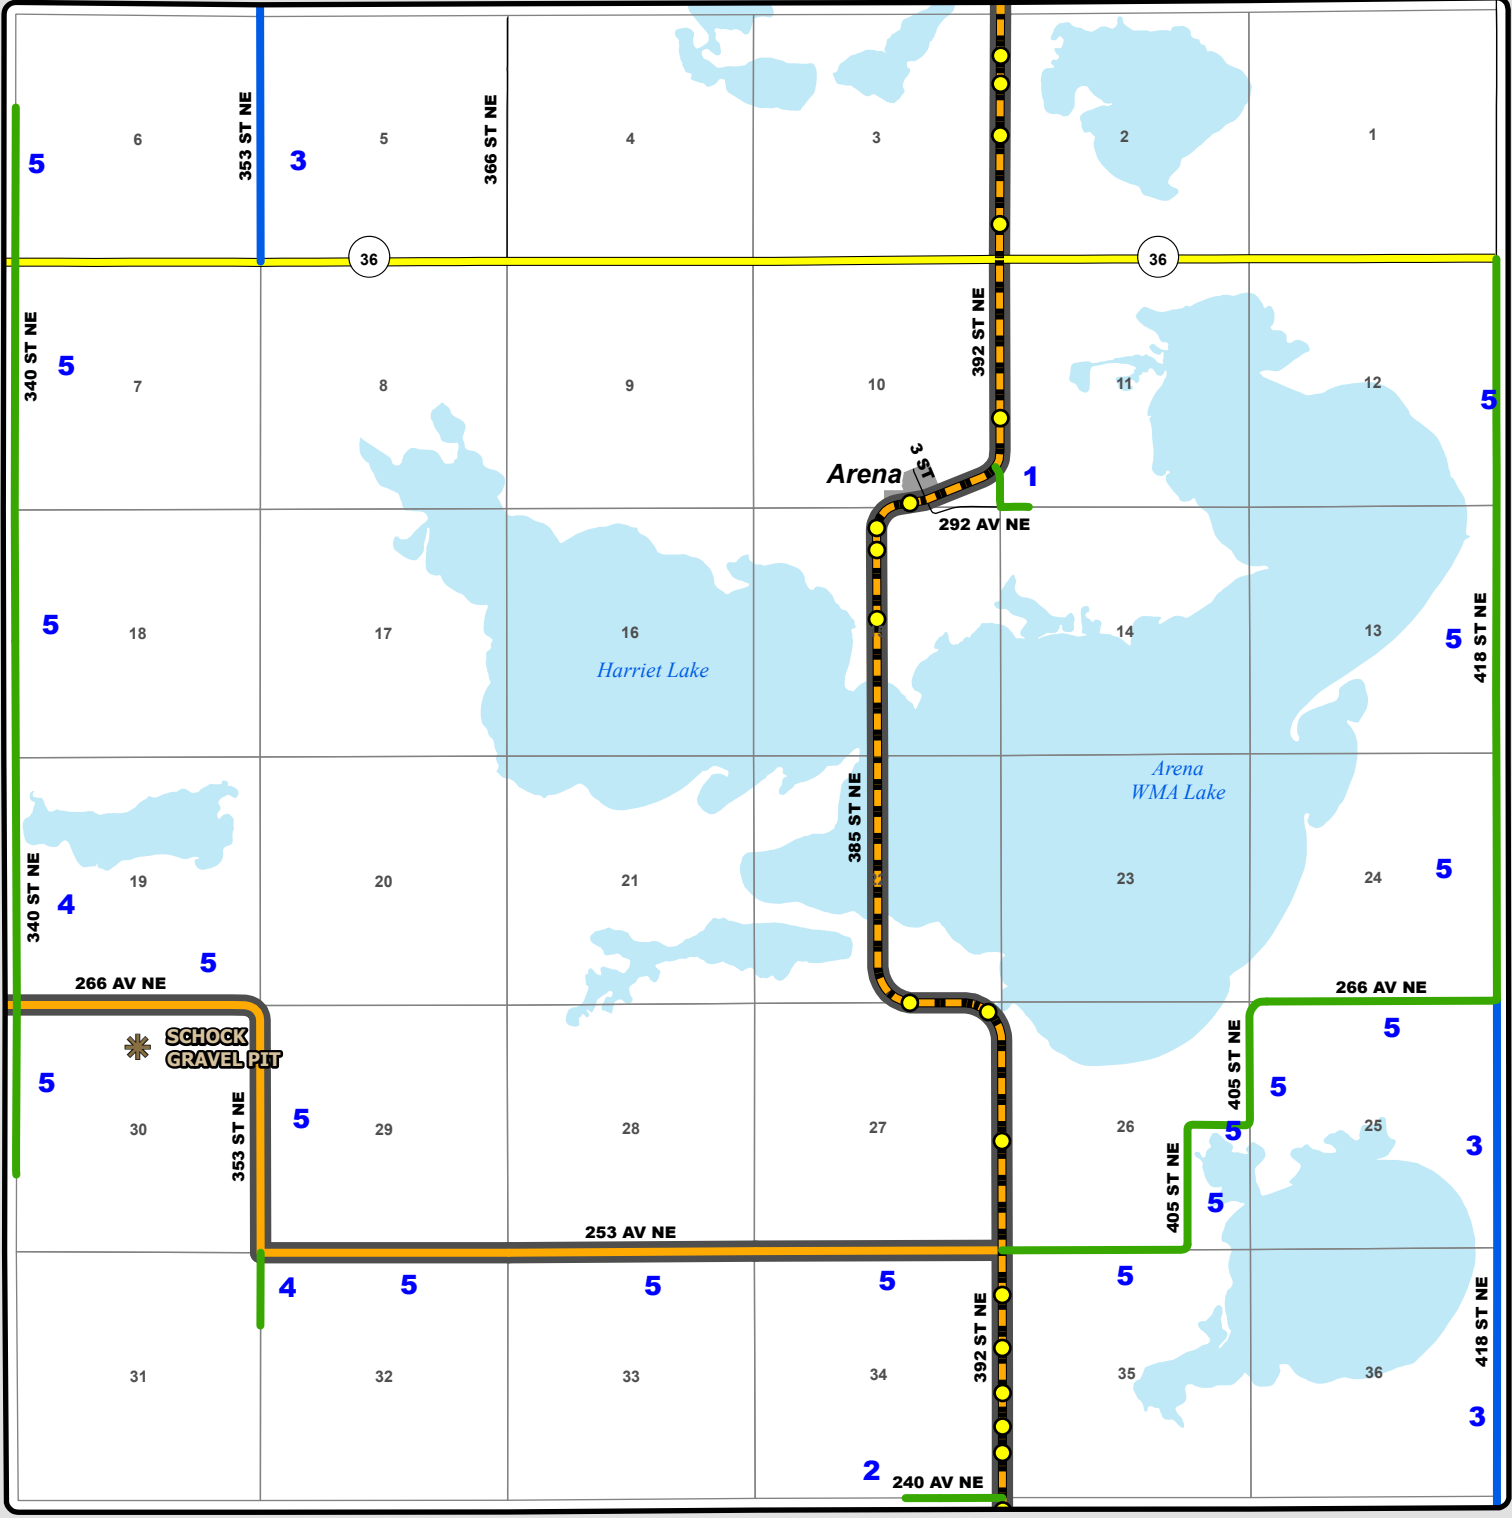

# TOWNSHIP ROAD MAINTENANCE MAP HARRIET #21 (T142N R75W)

PHOENIX TOWNSHIP

WING TOWNSHIP

KIDDER COUNTY

LEIN TOWNSHIP

- Culvert
- Fire Hydrants & Cleanouts

- |                             |                                 |                                |                          |            |
|-----------------------------|---------------------------------|--------------------------------|--------------------------|------------|
| County Gravel Road          | Gravel - Winter Maintenance     | Paved - Winter Maintenance     | State & Federal Highways | Bridge     |
| County Paved Road           | Gravel - Year Round Maintenance | Paved - Year Round Maintenance | Federal Aid Road         | Water Pipe |
| Gravel - Summer Maintenance | Paved - Summer Maintenance      | Township/County Jurisdiction   | Other Roads              |            |