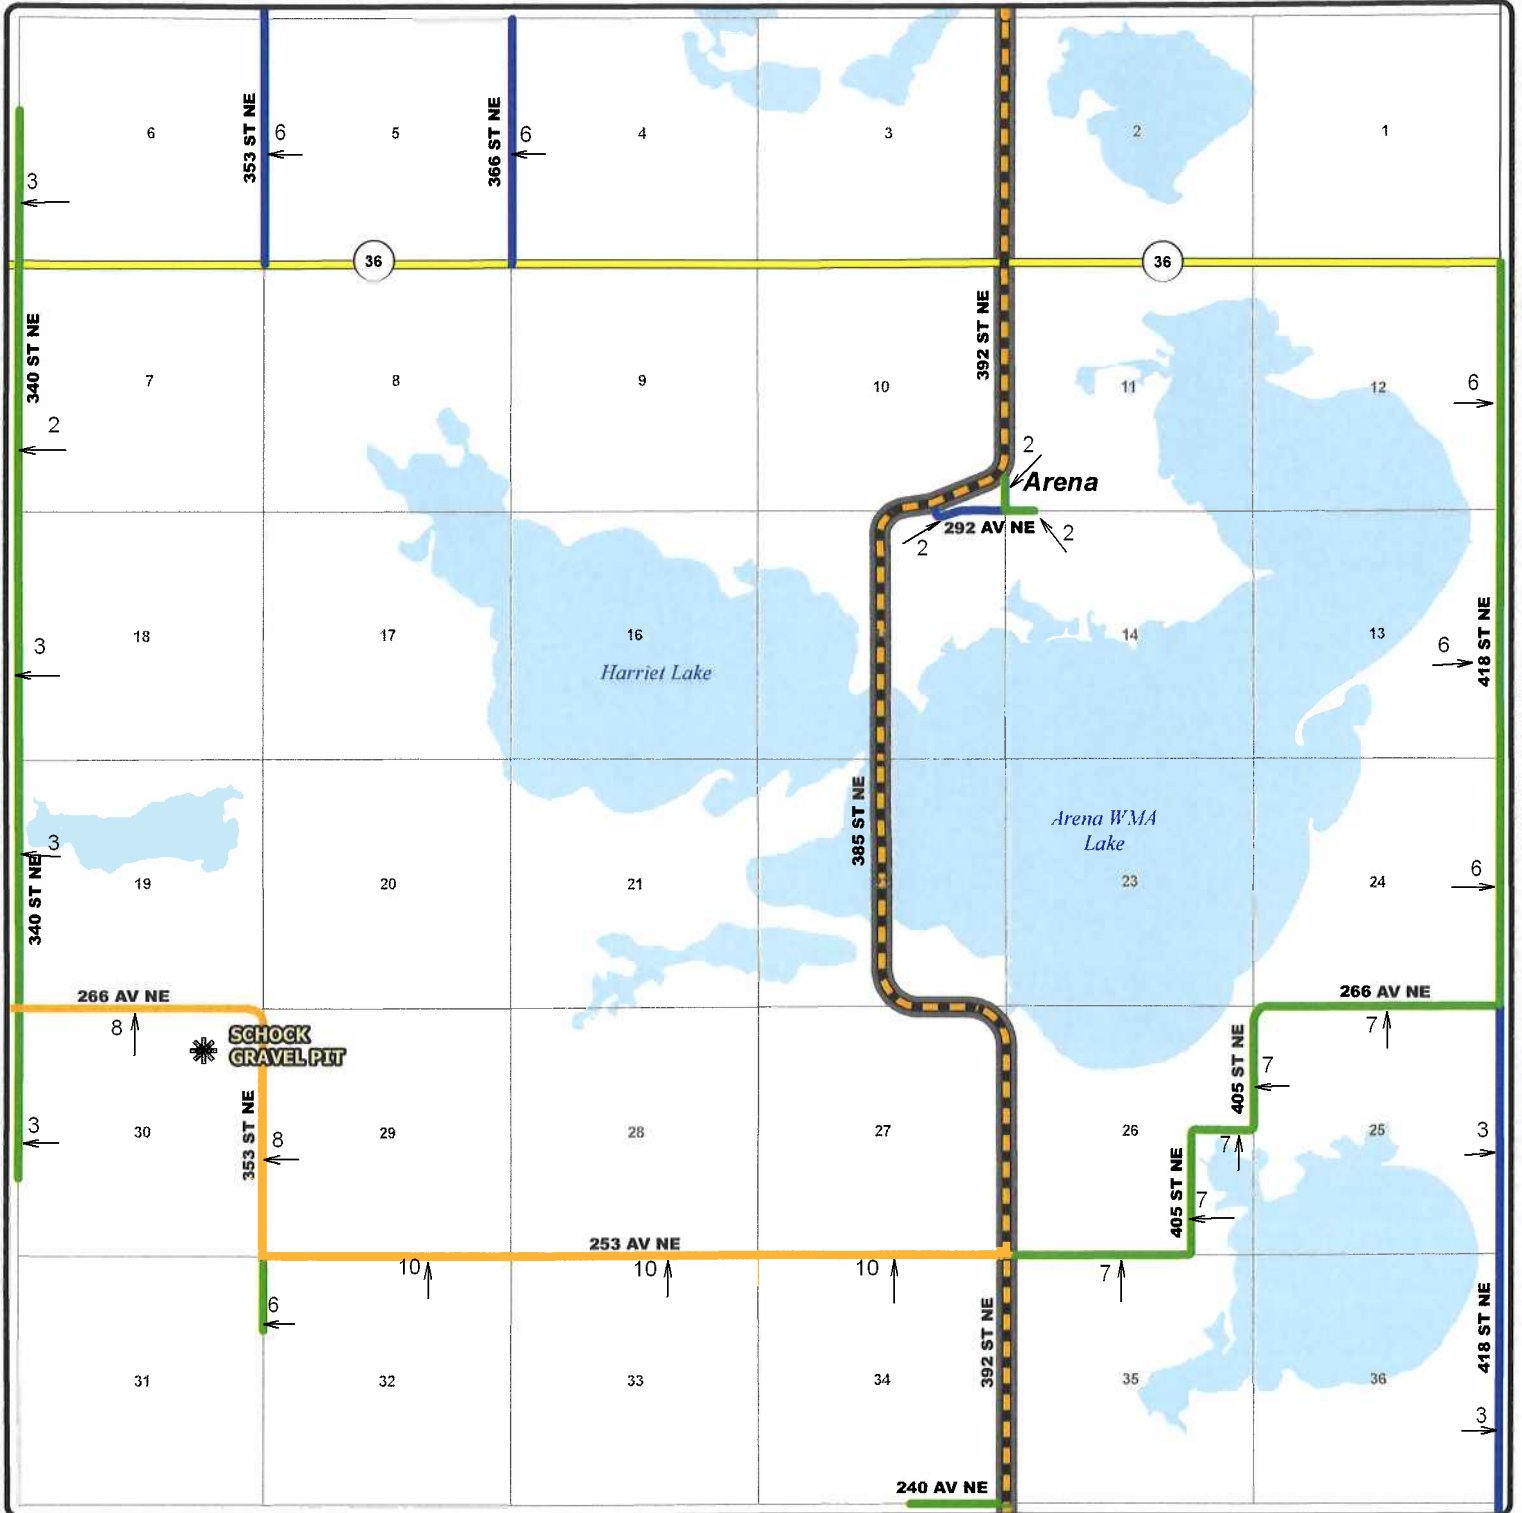

# TOWNSHIP ROAD MAINTENANCE MAP HARRIET #21 (T142N R75W)

PHOENIX TOWNSHIP

WING TOWNSHIP

KIDDER COUNTY

LEIN TOWNSHIP

- |                             |                                 |                                |                          |            |
|-----------------------------|---------------------------------|--------------------------------|--------------------------|------------|
| County Gravel Road          | Gravel - Winter Maintenance     | Paved - Winter Maintenance     | State & Federal Highways | Bridge     |
| County Paved Road           | Gravel - Year Round Maintenance | Paved - Year Round Maintenance | Federal Aid Road         | Water Pipe |
| Gravel - Summer Maintenance | Paved - Summer Maintenance      | Township/County Jurisdiction   | Other Roads              |            |