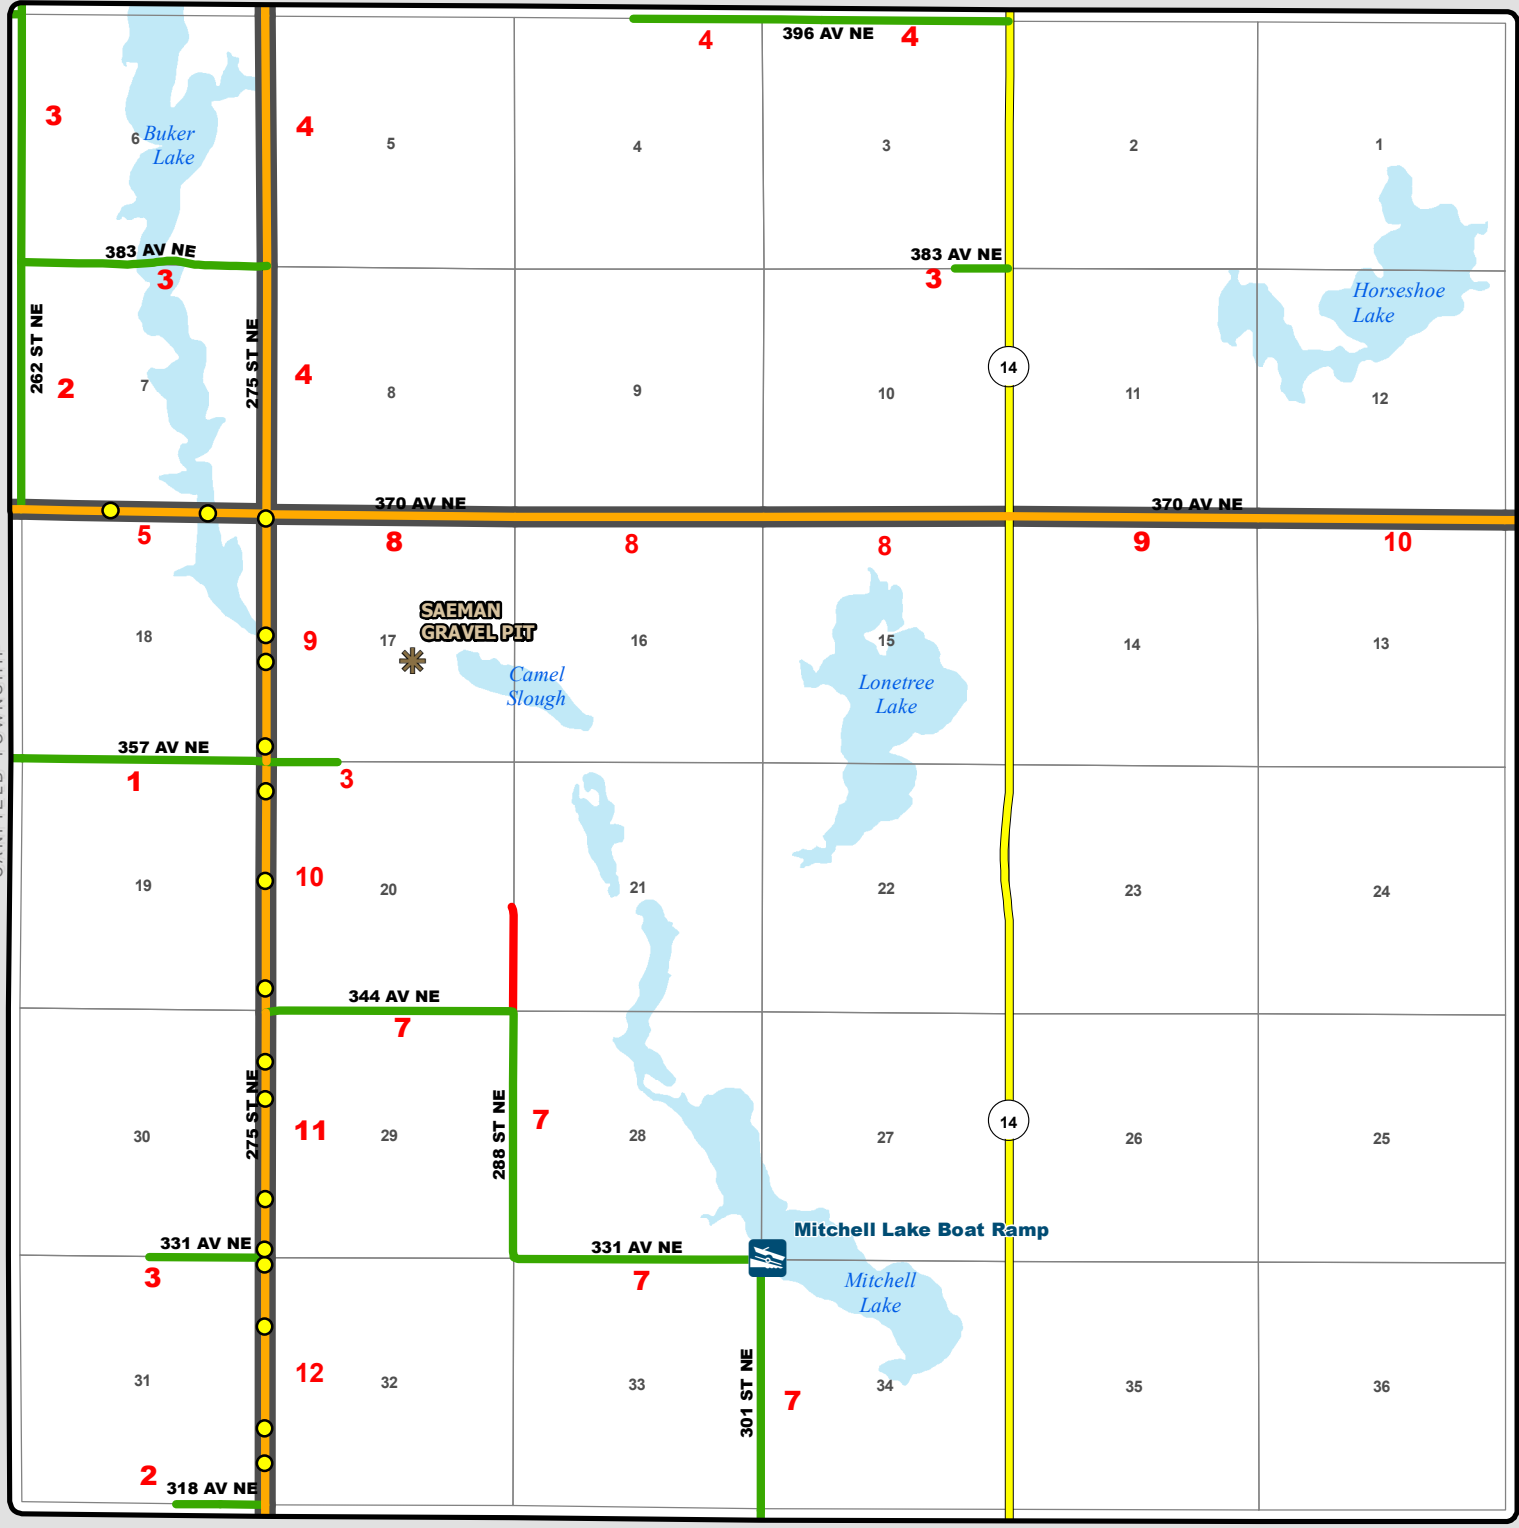

TOWNSHIP ROAD MAINTENANCE MAP RICHMOND #19 (T143N R76W)

FLORENCE LAKE TOWNSHIP

WING TOWNSHIP

CANFIELD TOWNSHIP

PHOENIX TOWNSHIP

Culvert	County Gravel Road	Gravel - Winter Maintenance	Paved - Winter Maintenance	State & Federal Highways	Bridge
County Paved Road	Gravel - Year Round Maintenance	Paved - Year Round Maintenance	Paved - Summer Maintenance	Federal Aid Road	Water Pipe
Gravel - Summer Maintenance	Paved - Summer Maintenance	Township/County Jurisdiction	Other Roads		