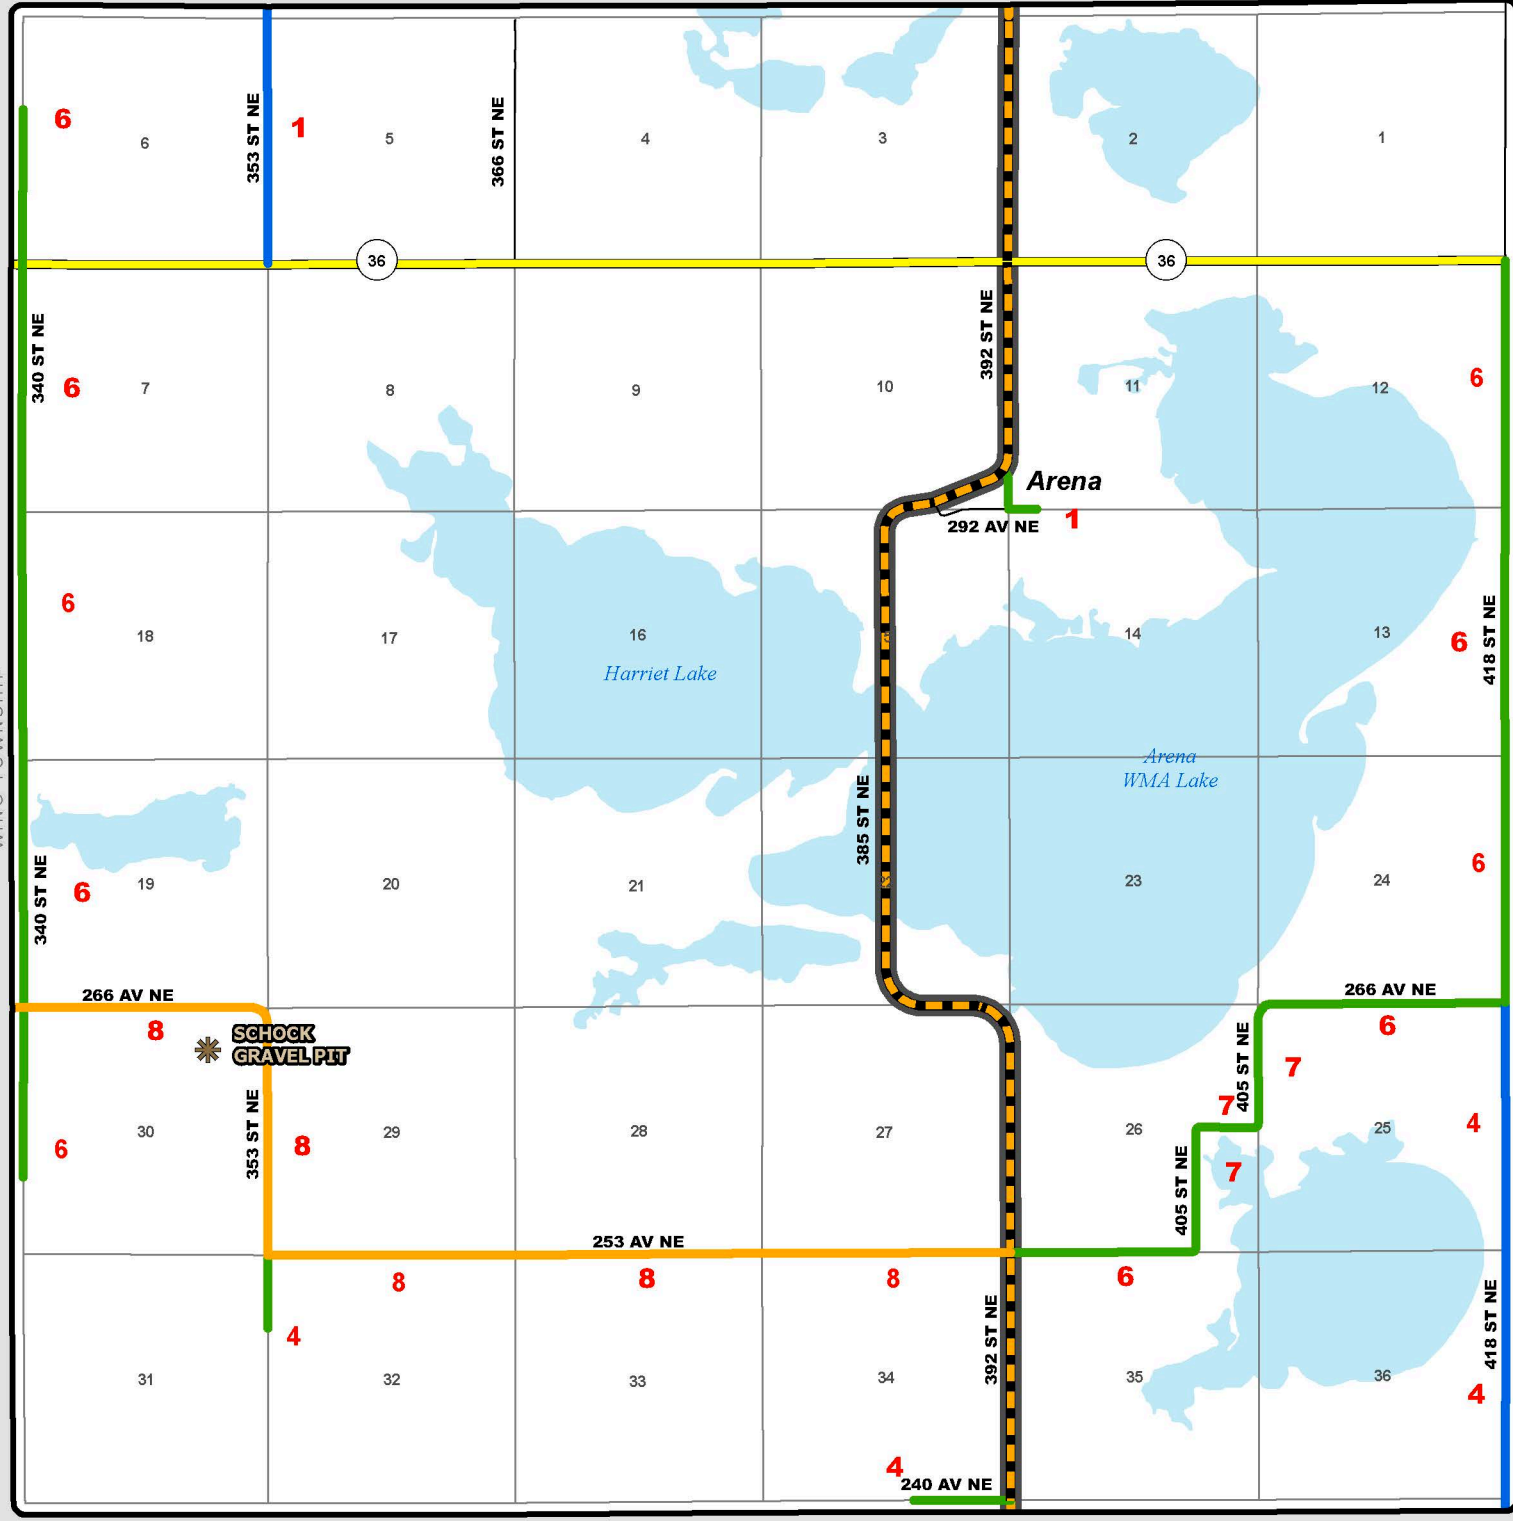

TOWNSHIP ROAD MAINTENANCE MAP HARRIET #21 (T142N R75W)

PHOENIX TOWNSHIP

LEIN TOWNSHIP

WING TOWNSHIP

KIDDER COUNTY

County Gravel Road	Gravel - Winter Maintenance	Paved - Winter Maintenance	State & Federal Highways	Bridge
County Paved Road	Gravel - Year Round Maintenance	Paved - Year Round Maintenance	Federal Aid Road	Water Pipe
Gravel - Summer Maintenance	Paved - Summer Maintenance	Township/County Jurisdiction	Other Roads	