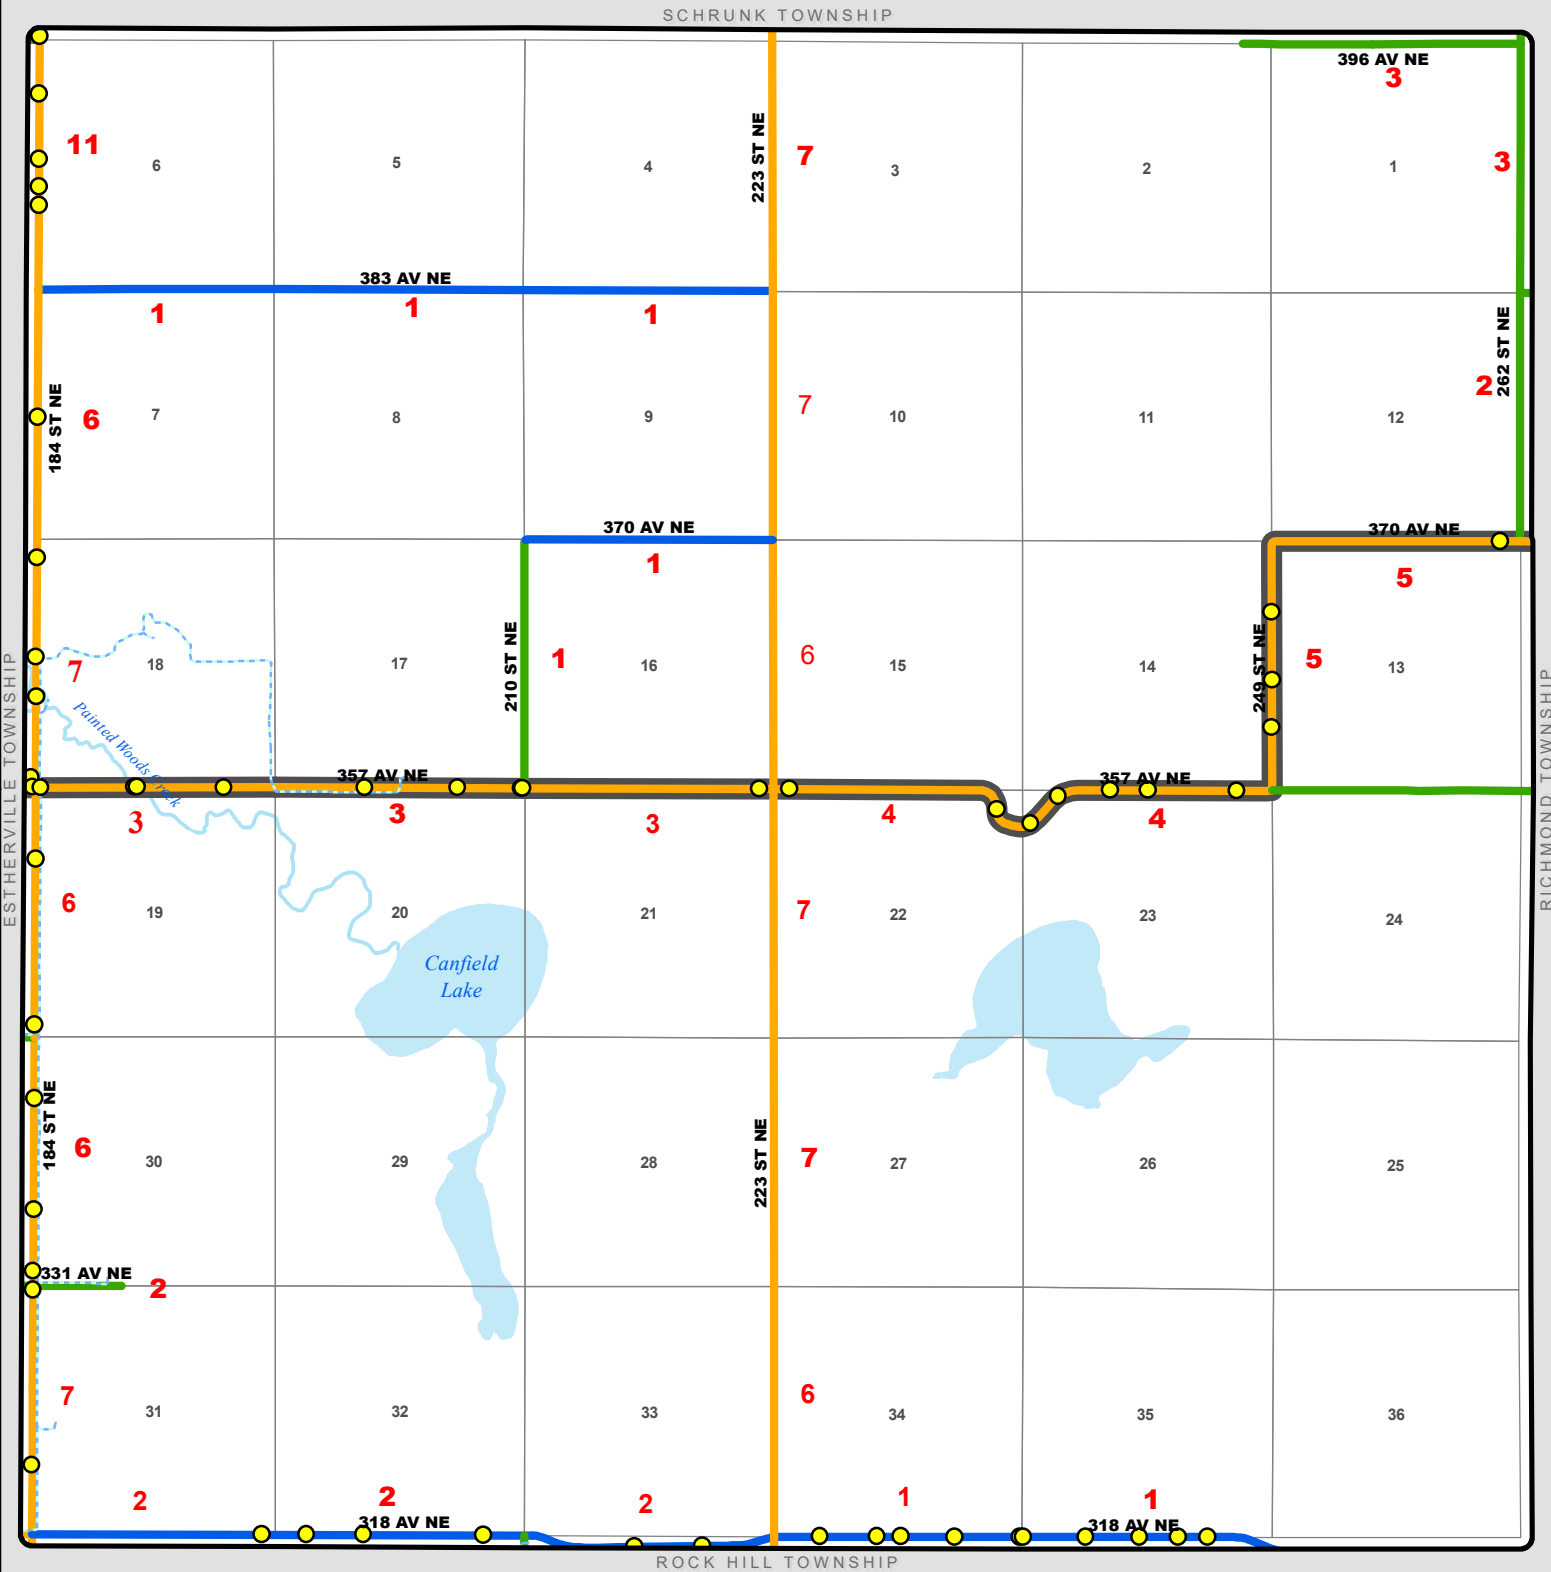

# TOWNSHIP ROAD MAINTENANCE MAP CANFIELD #7 (T143N R77W)

Culvert	County Gravel Road	Gravel - Winter Maintenance	Paved - Winter Maintenance	State & Federal Highways	Bridge
County Paved Road	Gravel - Year Round Maintenance	Paved - Year Round Maintenance	Federal Aid Road	Other Roads	Water Pipe
Gravel - Summer Maintenance	Paved - Summer Maintenance	Township/County Jurisdiction			